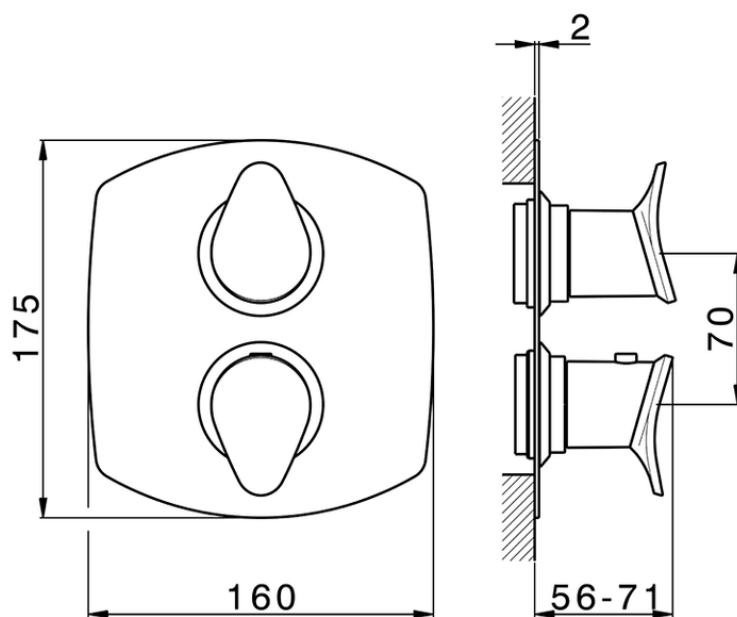

Exposed part for con.thermo.shower valve, 2-outlet HARLOCK_HC018100

HC018100

<https://en.huberitalia.com/exposed-part-for-con-thermo-shower-valve-2-outlet-harlock-hc018100>

Piastra/Plate/Plaque/Platte/Placa

2-3mm: XX 25-40 YY 76-91

10 mm: XX 16-31 YY 65-80

ZB018100

<https://en.huberitalia.com/2-outlet-concealed-thermostatic-shower-valve-concealed-zb018100>

2026-06-10