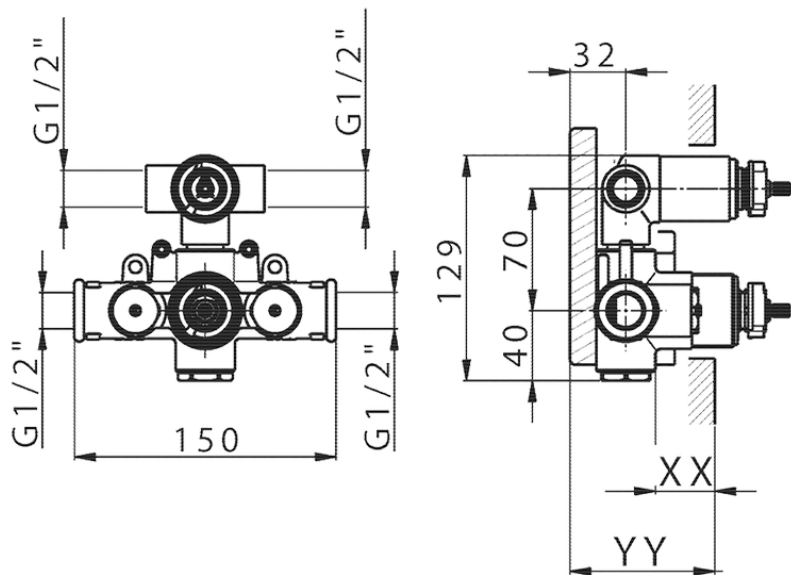

Exposed part for con.thermo.shower valve, 2-outlet HARLOCK_HC018100

HC018100

<https://en.huberitalia.com/exposed-part-for-con-thermo-shower-valve-2-outlet-harlock-hc018100>

Piastra/Plate/Plaque/Platte/Placa

2-3mm: XX 25-40 YY 76-91

10 mm: XX 16-31 YY 65-80

ZB018100

<https://en.huberitalia.com/2-outlet-concealed-thermostatic-shower-valve-concealed-zb018100>

2026-06-10