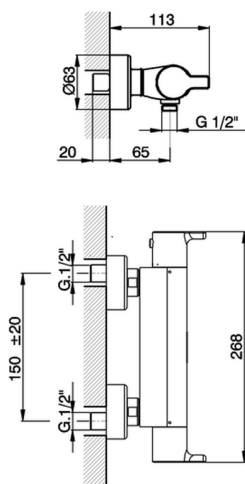

Thermostatic

The Huber thermostatic is your personal water manager, helping you to handle, control and save water and energy.

2024-11-15