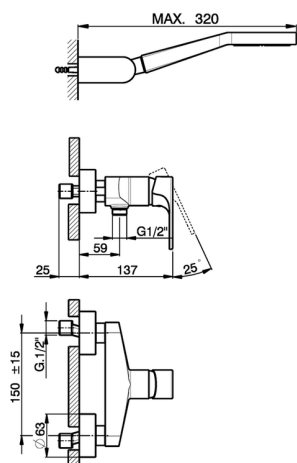

Single lever shower mixer, with shower set H3_AH000450

MODEL **AH000450**

Single lever shower mixer, with shower set, wall mounted adjustable handshower bracket, 100 mm ABS one spray handshower, 150 cm smooth SILVERFLEX Flexible Hose

AVAILABLE FINISHINGS

-  **21** 21 Chrome
-  **2F** 2F Brushed Nickel
-  **40** 40 Matt Black

CHARACTERISTICS

Cartridge Spare Parts **ZZ95435000**

35 mm Cartridge

2026-06-06