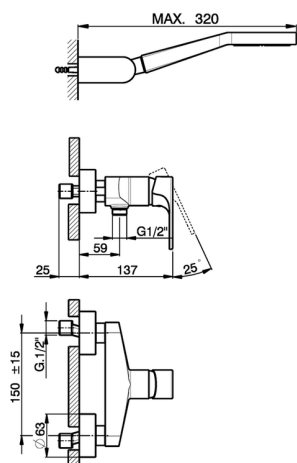

Single lever shower mixer, with shower set H3_AH000450

MODEL **AH000450**

Single lever shower mixer, with shower set, wall mounted adjustable handshower bracket, 100 mm ABS one spray handshower, 150 cm smooth SILVERFLEX Flexible Hose

AVAILABLE FINISHINGS

- 
21 21 Chrome
- 
2F 2F Brushed Nickel
- 
40 40 Matt Black

CHARACTERISTICS

Cartridge Spare Parts **ZZ95435000**

35 mm Cartridge

2026-05-15