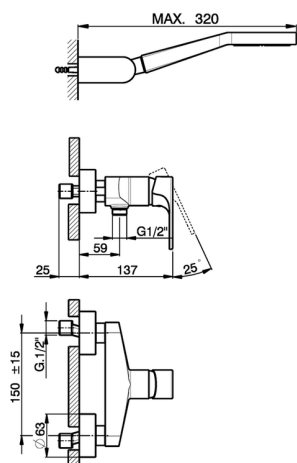

## Single lever shower mixer, with shower set H3\_AH000450

MODEL **AH000450**

Single lever shower mixer, with shower set, wall mounted adjustable handshower bracket, 100 mm ABS one spray handshower, 150 cm smooth SILVERFLEX Flexible Hose

### CHARACTERISTICS

Cartridge Spare Parts **ZZ95435000**

**35 mm Cartridge**

2026-06-26