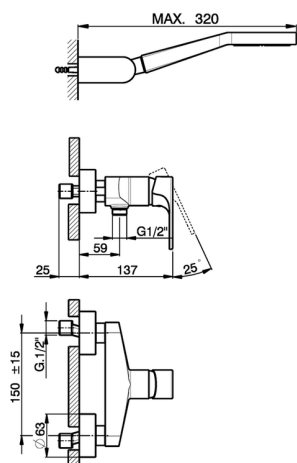

Single lever shower mixer, with shower set H3_AH000450

MODEL **AH000450**

Single lever shower mixer, with shower set, wall mounted adjustable handshower bracket, 100 mm ABS one spray handshower, 150 cm smooth SILVERFLEX Flexible Hose

AVAILABLE FINISHINGS

-  **21** 21 Chrome
-  **2F** 2F Brushed Nickel
-  **40** 40 Matt Black

CHARACTERISTICS

Cartridge Spare Parts **ZZ95435000**

35 mm Cartridge

2026-04-08