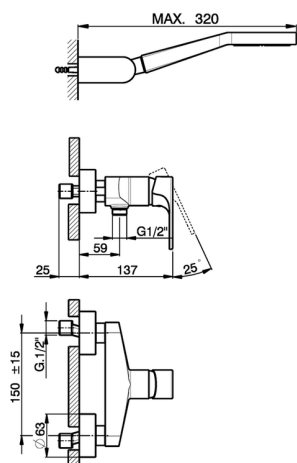

CHARACTERISTICS

Cartridge Spare Parts **ZZ95435000**

35 mm Cartridge

2026-04-06