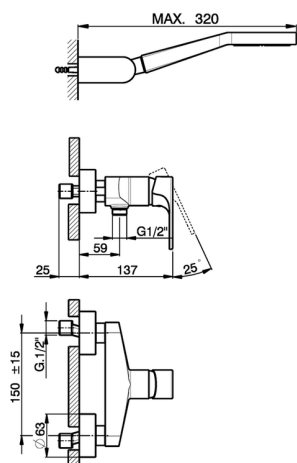

Single lever shower mixer, with shower set H3_AH000450

MODEL **AH000450**

Single lever shower mixer, with shower set, wall mounted adjustable handshower bracket, 100 mm ABS one spray handshower, 150 cm smooth SILVERFLEX Flexible Hose

AVAILABLE FINISHINGS

-  **21** 21 Chrome
-  **2F** 2F Brushed Nickel
-  **40** 40 Matt Black

CHARACTERISTICS

Cartridge Spare Parts **ZZ95435000**

35 mm Cartridge

2026-04-06