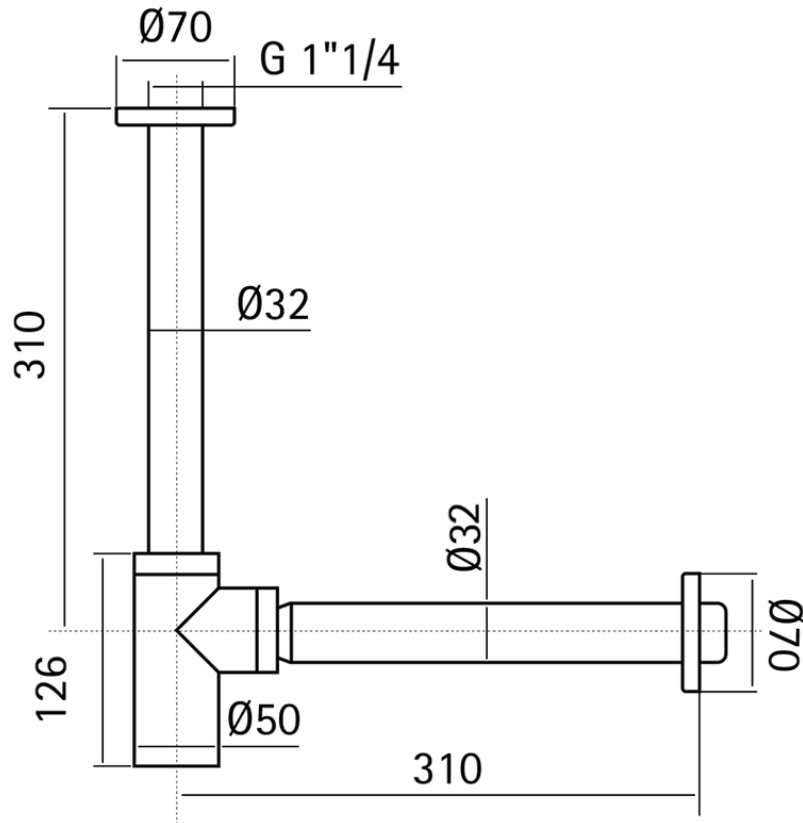

1"1/4 washbasin siphon LYNOX\_ZB004130

ZB004130

<https://en.huberitalia.com/11-4-washbasin-siphon-lynnox-zb004130>

2024-11-21