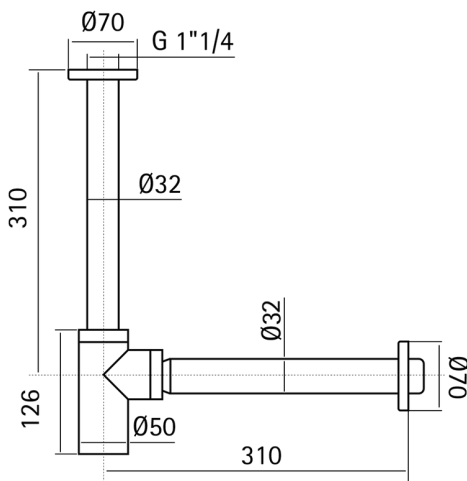

1"1/4 washbasin siphon LYNOX_ZB004130

MODEL **ZB004130**

1"1/4 washbasin siphon,Inox AISI 304

AVAILABLE FINISHINGS

D1 D1 Brushed Inox

CHARACTERISTICS

2024-11-23