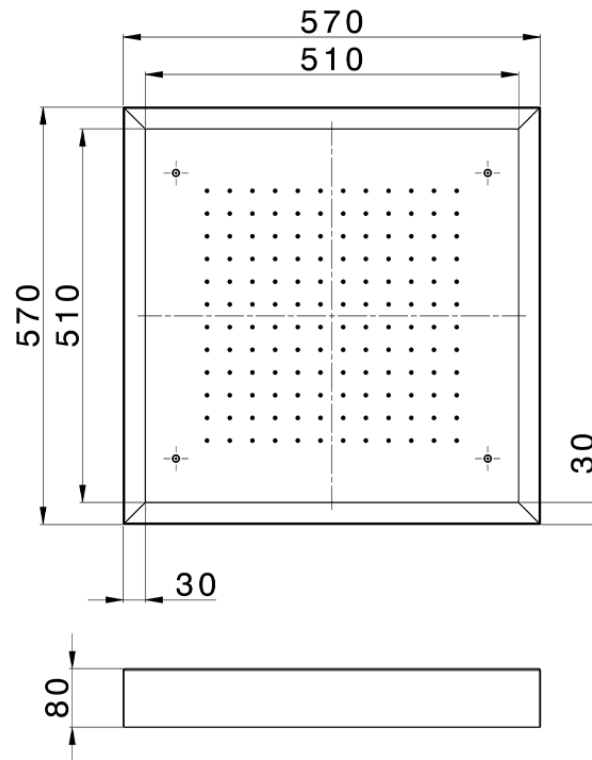

570x570 mm Chromotherapy Ceiling showerhead ZEN_ZS1C0130

ZS1C0130

<https://en.huberitalia.com/570x570-mm-chromotherapy-ceiling-showerhead-zen-zs1c0130>

2024-12-19