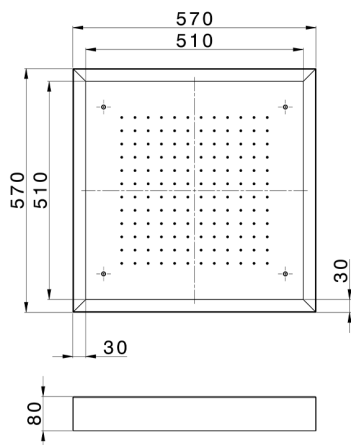

570x570 mm Chromotherapy Ceiling showerhead ZEN_ZS1C0130

MODEL **ZS1C0130**

570x570 mm Chromotherapy Ceiling showerhead, with white cover, rain, chromotherapy functions, wireless control, Stainless Steel AISI 304

AVAILABLE FINISHINGS

- **40** 40 Matt Black
- **4Q** 4Q Matt White
- **D1** D1 Brushed Inox
- **D2** D2 Polished Inox

CHARACTERISTICS

2024-12-19