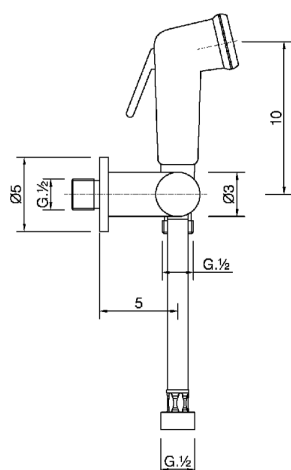

MODEL **BC007900**

Bidet handshower set, wall mounted bracket with 1/2" stop valve, Bidet handshower, Brass 120 cm flexible hose

AVAILABLE FINISHINGS

CHARACTERISTICS

Bidet handshower