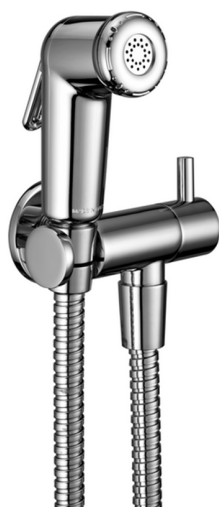

Bidet handshower set COMMUNITY_BC007900

MODEL **BC007900**

Bidet handshower set, wall mounted bracket with 1/2" stop valve, Bidet handshower, Brass 120 cm flexible hose

AVAILABLE FINISHINGS

CHARACTERISTICS

Bidet handshower

2024-11-23