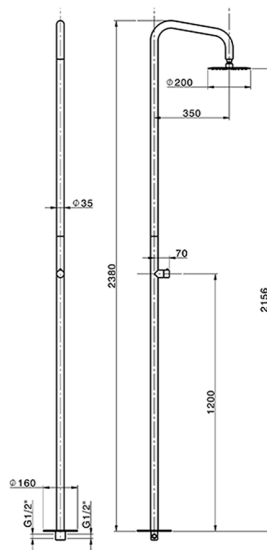

Free Standing Progressive Shower Column COLUMNS_LX005130

MODEL **LX005130**

Free Standing Progressive Shower Column, for Indoor/Outdoor use, D.200 mm INOX round showerhead, INOX AISI 316L

AVAILABLE FINISHINGS

D1 D1 Brushed Inox

CHARACTERISTICS

Cartridge Spare Parts **ZZ9C292000**

25 mm Progressive single-lever cartridge

2026-06-13