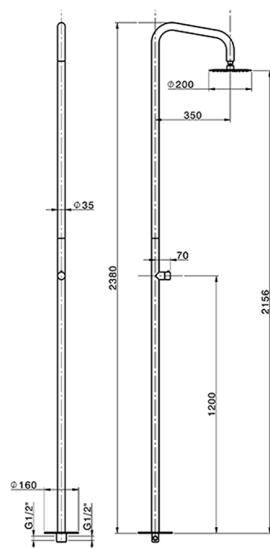

Free Standing Progressive Shower Column COLUMNS_LX005130

MODEL **LX005130**

Free Standing Progressive Shower Column, for Indoor/Outdoor use, D.200 mm INOX round showerhead, INOX AISI 316L

AVAILABLE FINISHINGS

D1 D1 Brushed Inox

CHARACTERISTICS

Cartridge Spare Parts **ZZ9C292000**

25 mm Progressive single-lever cartridge

2026-04-09