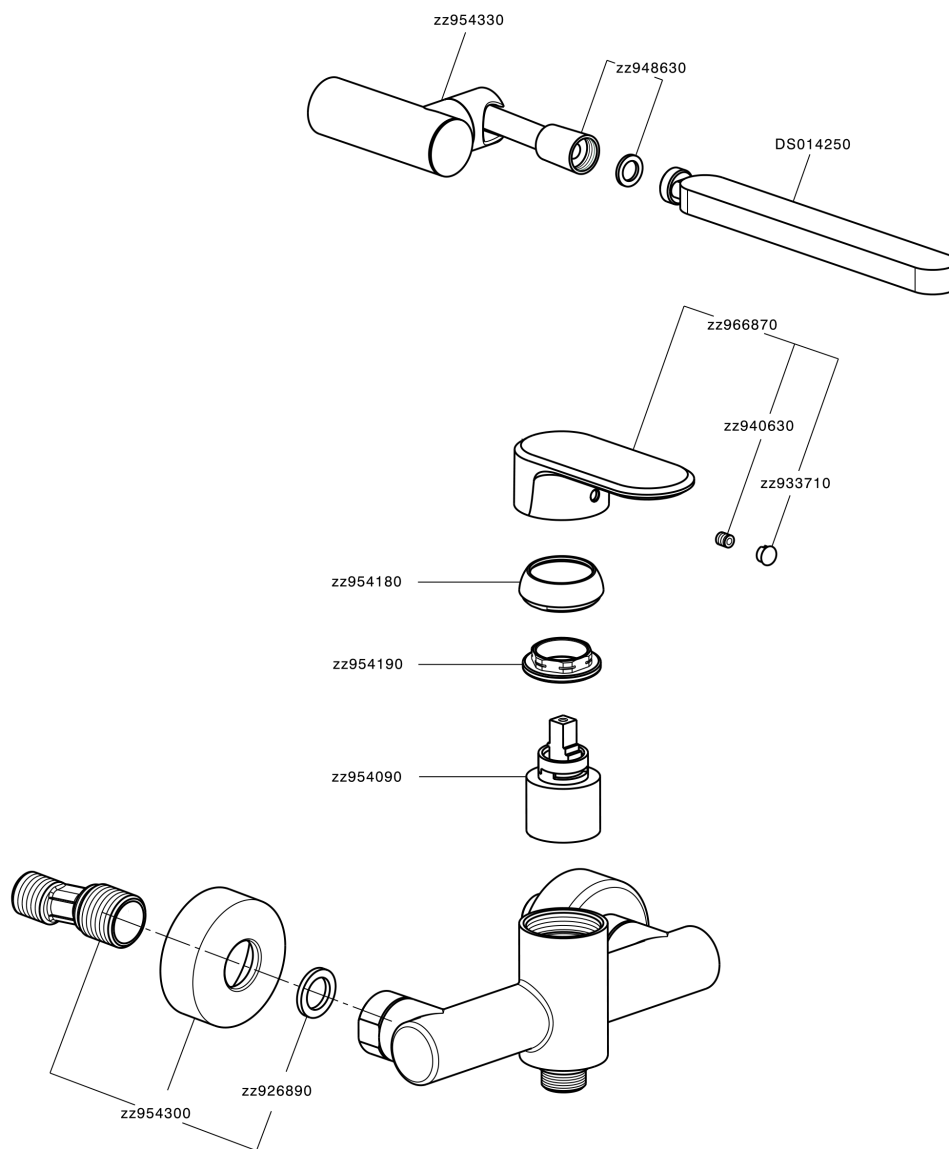

Single lever shower mixer, with shower set LEVITY_LY000450

LY000450

<https://en.huberitalia.com/single-lever-shower-mixer-with-shower-set-levity-ly000450>

2024-11-21