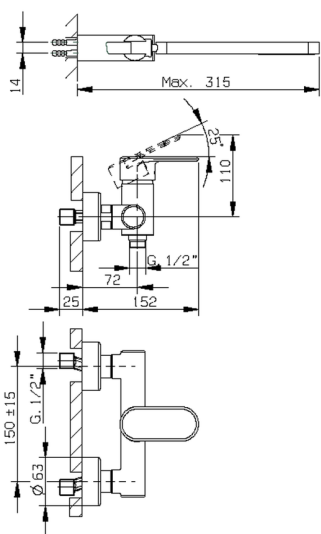

Single lever shower mixer, with shower set LEVITY_LY000450

MODEL **LY000450**

Single lever shower mixer, with shower set, wall mounted adjustable handshower bracket, minimalistic one spray flat handshower ABS, 150 cm smooth SUPREME Flexible Hose

AVAILABLE FINISHINGS

-  **21** 21 Chrome
-  **2B** 2B Polished Nickel
-  **2F** 2F Brushed Nickel
-  **40** 40 Matt Black
-  **4Q** 4Q Matt White

CHARACTERISTICS

Cartridge Spare Parts **ZZ95409000**

35 mm Cartridge

EcoStop

EcoStop feature limits water flow to approximately 50% of maximum output with one point of resistance on setting. Push slightly past the middle stop only when full water output is required. This will save water up to 50%.