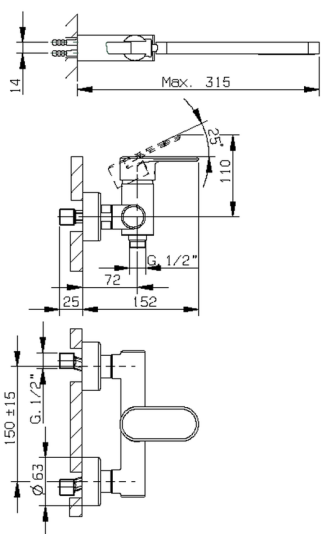

Single lever shower mixer, with shower set LEVITY_LY000450

MODEL **LY000450**

Single lever shower mixer, with shower set, wall mounted adjustable handshower bracket, minimalistic one spray flat handshower ABS, 150 cm smooth SUPREME Flexible Hose

AVAILABLE FINISHINGS

-  **21** 21 Chrome
-  **2B** 2B Polished Nickel
-  **2F** 2F Brushed Nickel
-  **40** 40 Matt Black
-  **4Q** 4Q Matt White

CHARACTERISTICS

Cartridge Spare Parts **ZZ95409000**
35 mm Cartridge

EcoStop

EcoStop feature limits water flow to approximately 50% of maximum output with one point of resistance on setting. Push slightly past the middle stop only when full water output is required. This will save water up to 50%.