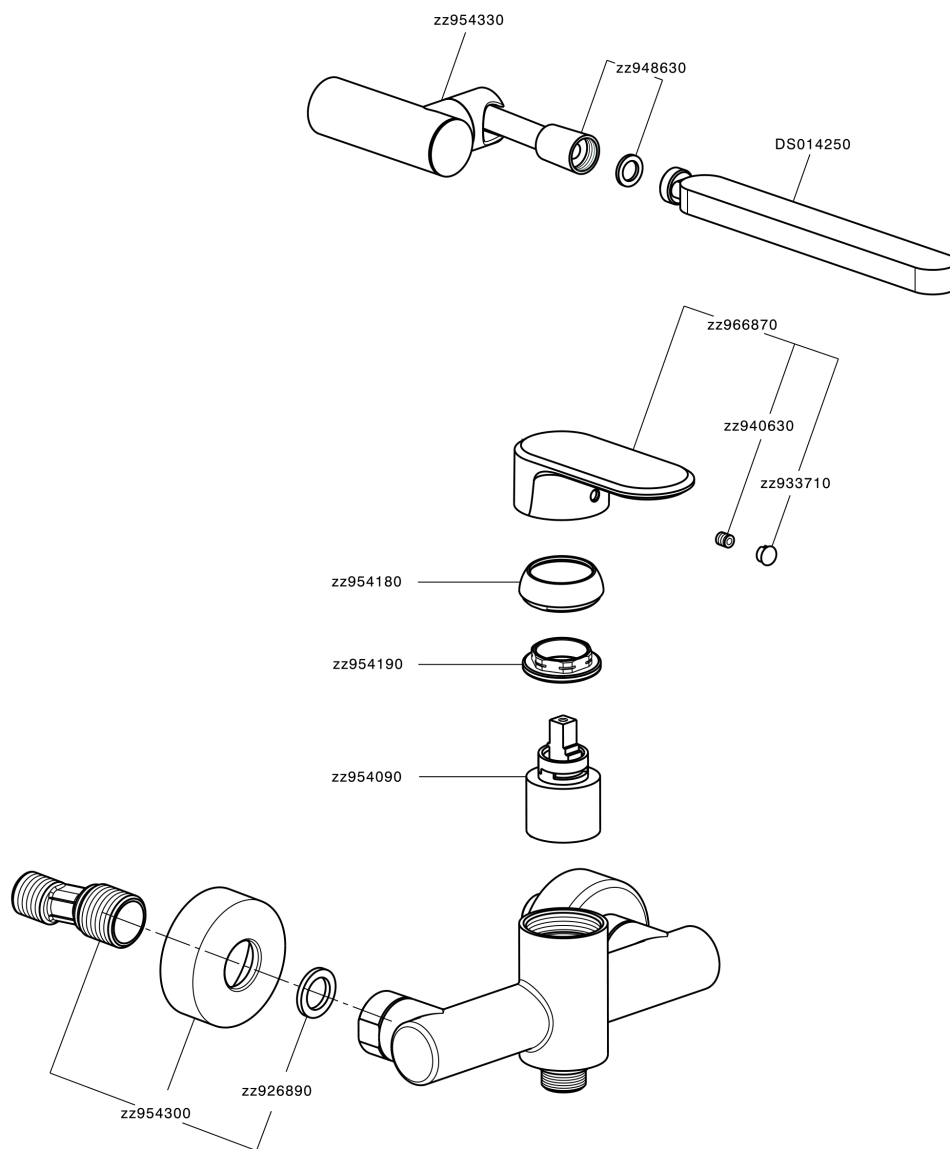

Single lever shower mixer, with shower set LEVITY_LY000450

LY000450

<https://en.huberitalia.com/single-lever-shower-mixer-with-shower-set-levity-ly000450>

2024-11-21