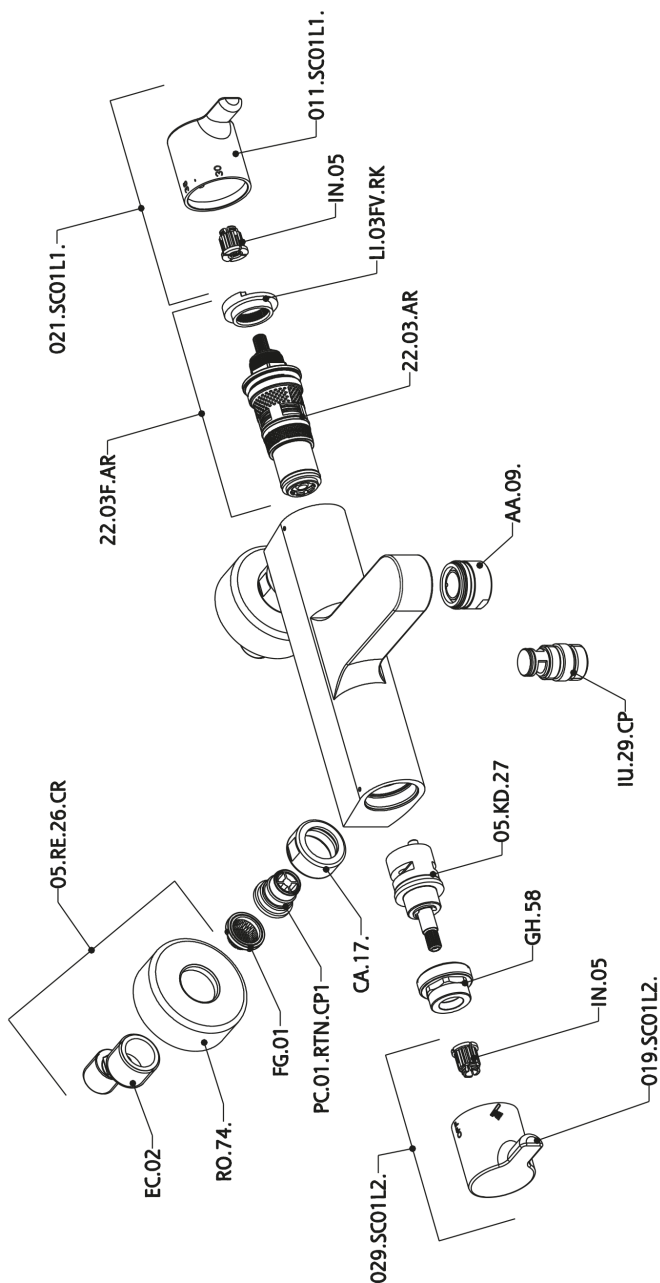

Thermostatic bath mixer SOFT_SFT21010

SFT21010

<https://en.huberitalia.com/thermostatic-bath-mixer-soft-sft21010>

2026-05-15