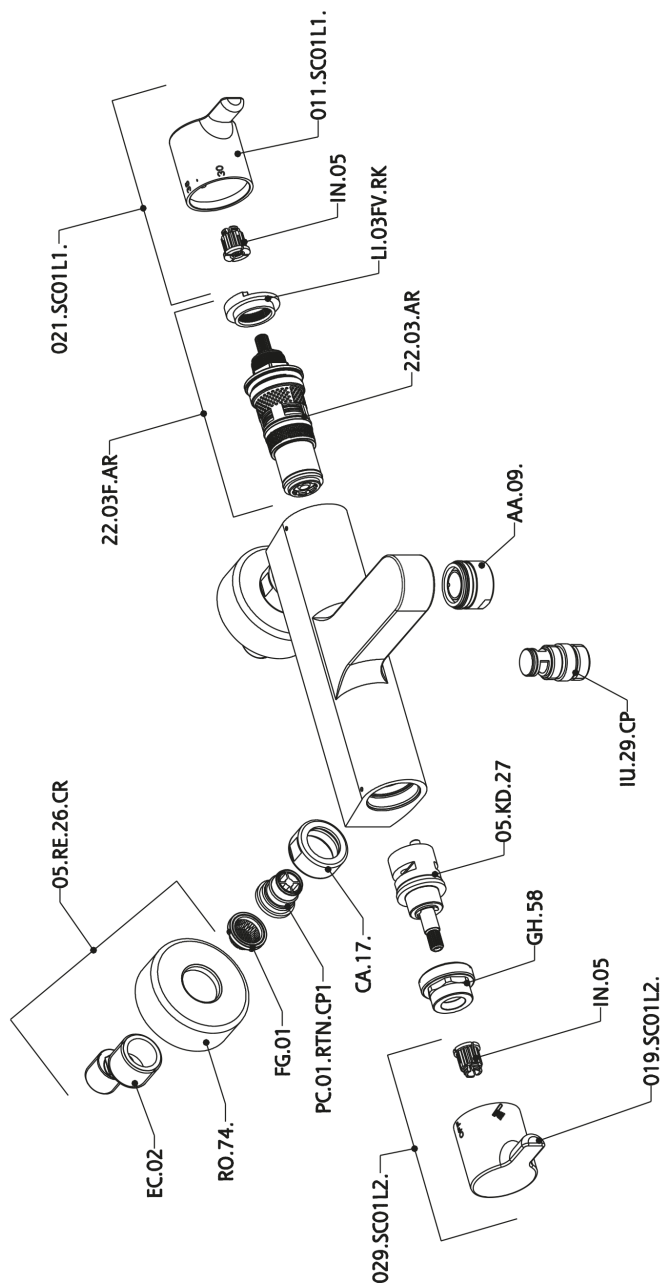

Thermostatic bath mixer SOFT_SFT21010

SFT21010

<https://en.huberitalia.com/thermostatic-bath-mixer-soft-sft21010>

2026-04-09