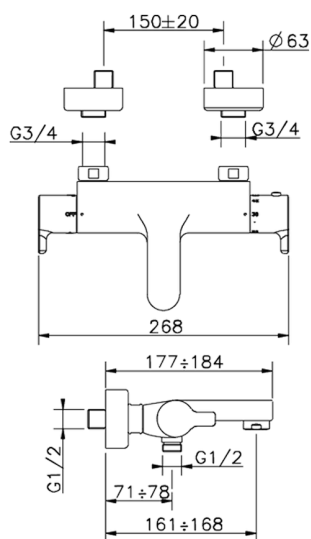

Thermostatic bath mixer SOFT_SFT21010

MODEL **SFT21010**

Thermostatic bath mixer, without shower set, 1/2" M flexible connection

AVAILABLE FINISHINGS

CHARACTERISTICS

Cartridge Spare Parts **22.03A.AR - ZZ97080004**

Argo 1 (short filter) Thermostatic Valve

DeviaStop

The Huber Devia Stop technology allows to adjust the water flow and to direct it to the selected output point (overhead soaker, hand shower, etc).

Thermostatic