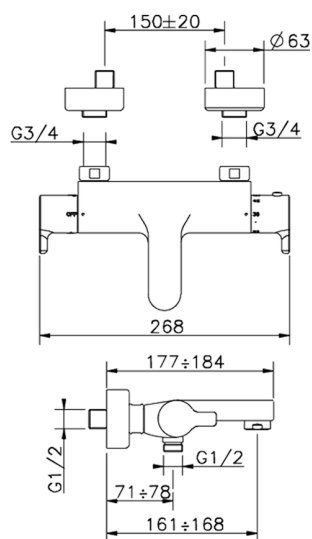

Thermostatic bath mixer SOFT_SFT21010

MODEL **SFT21010**

Thermostatic bath mixer, without shower set, 1/2" M flexible connection

AVAILABLE FINISHINGS

CHARACTERISTICS

Cartridge Spare Parts **22.03A.AR - ZZ97080004**

Argo 1 (short filter) Thermostatic Valve

DeviaStop

The Huber Devia Stop technology allows to adjust the water flow and to direct it to the selected output point (overhead soaker, hand shower, etc).

Thermostatic