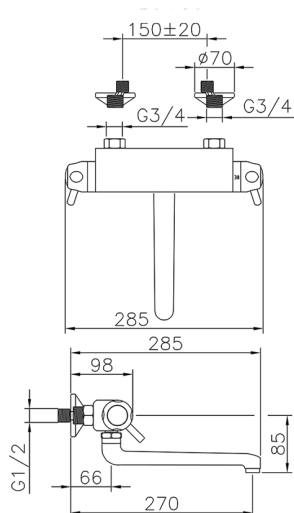

Wall mounted Thermostatic sink mixer THERMO_CPT70010

MODEL **CPT70010**

Wall mounted Thermostatic sink mixer, swivel spout

AVAILABLE FINISHINGS

CHARACTERISTICS

Cartridge Spare Parts **24.02AB.PL**

12x32 Plus Thermostatic Valve