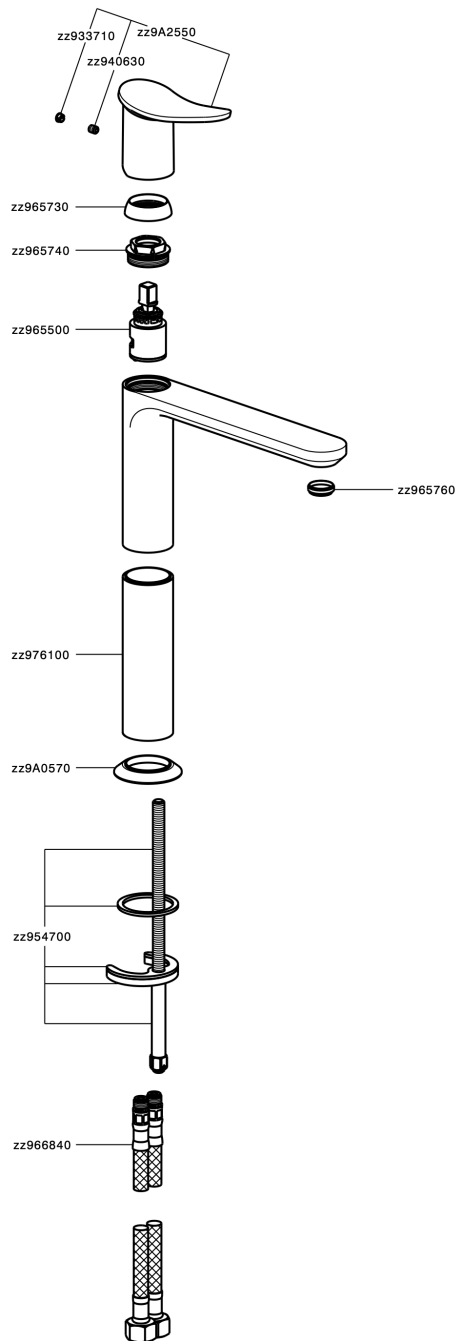

Single lever tall washbasin mixer HARLOCK_HK003554

MODEL **HK003554**

Single lever tall washbasin mixer, without automatic pop-up waste, G.3/8" stainless steel flexible hoses

AVAILABLE FINISHINGS

-  **21** 21 Chrome
-  **2P** 2P Rose Gold
-  **2Q** 2Q Black Titanium
-  **40** 40 Matt Black
-  **4Q** 4Q Matt White
-  **6T** 6T Chrome/Matt Black

CHARACTERISTICS

Cartridge Spare Parts **ZZ96550000**

25 mm Cartridge

Single lever tall washbasin mixer HARLOCK_HK003554

HK003554

<https://en.huberitalia.com/single-lever-tall-washbasin-mixer-harlock-hk003554>