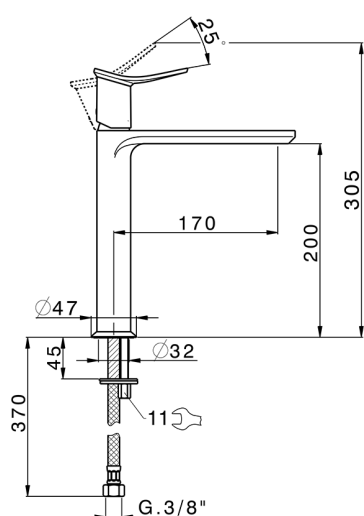

Single lever tall washbasin mixer HARLOCK_HK003554

MODEL **HK003554**

Single lever tall washbasin mixer, without automatic pop-up waste, G.3/8" stainless steel flexible hoses

AVAILABLE FINISHINGS

-  **21** 21 Chrome
-  **2P** 2P Rose Gold
-  **2Q** 2Q Black Titanium
-  **40** 40 Matt Black
-  **4Q** 4Q Matt White
-  **6T** 6T Chrome/Matt Black

CHARACTERISTICS

Cartridge Spare Parts **ZZ96550000**

25 mm Cartridge

Single lever tall washbasin mixer HARLOCK_HK003554

HK003554

<https://en.huberitalia.com/single-lever-tall-washbasin-mixer-harlock-hk003554>