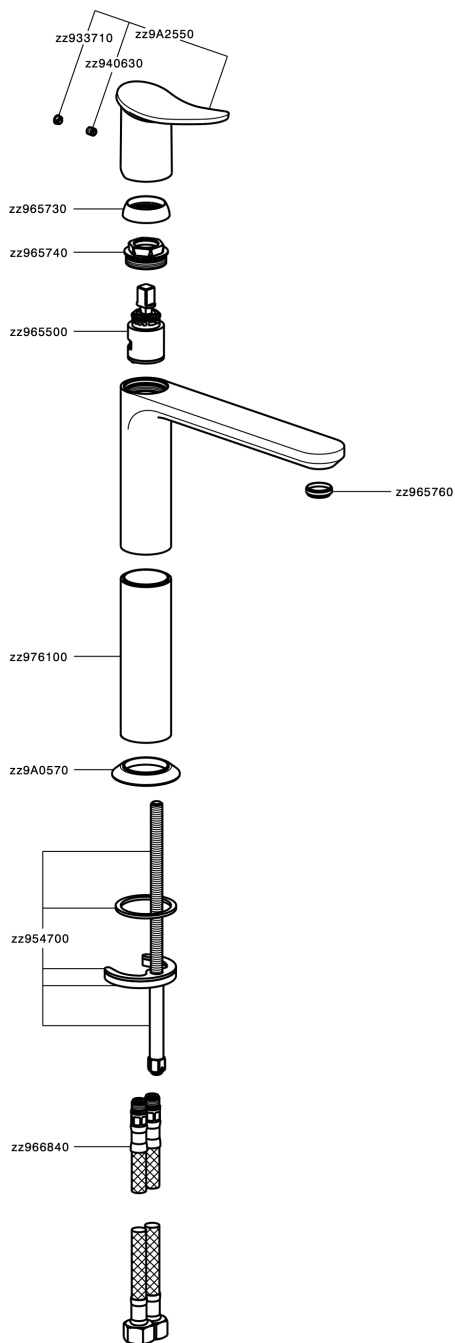

Single lever tall washbasin mixer HARLOCK_HK003554

MODEL **HK003554**

Single lever tall washbasin mixer, without automatic pop-up waste, G.3/8" stainless steel flexible hoses

AVAILABLE FINISHINGS

-  **21** 21 Chrome
-  **2P** 2P Rose Gold
-  **2Q** 2Q Black Titanium
-  **40** 40 Matt Black
-  **4Q** 4Q Matt White
-  **6T** 6T Chrome/Matt Black

CHARACTERISTICS

Cartridge Spare Parts **ZZ96550000**

25 mm Cartridge

Single lever tall washbasin mixer HARLOCK_HK003554

HK003554

<https://en.huberitalia.com/single-lever-tall-washbasin-mixer-harlock-hk003554>