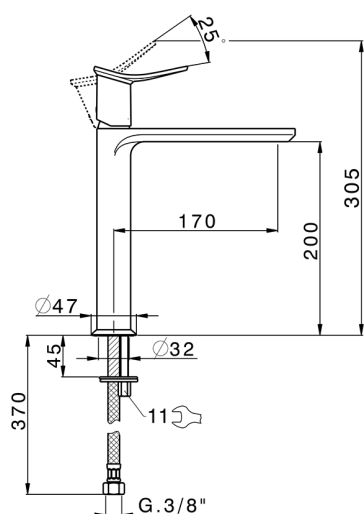

Single lever tall washbasin mixer HARLOCK_HK003554

MODEL **HK003554**

Single lever tall washbasin mixer, without automatic pop-up waste, G.3/8" stainless steel flexible hoses

AVAILABLE FINISHINGS

-  **21** 21 Chrome
-  **2P** 2P Rose Gold
-  **2Q** 2Q Black Titanium
-  **40** 40 Matt Black
-  **4Q** 4Q Matt White
-  **6T** 6T Chrome/Matt Black

CHARACTERISTICS

Cartridge Spare Parts **ZZ96550000**

25 mm Cartridge

Single lever tall washbasin mixer HARLOCK_HK003554

HK003554

<https://en.huberitalia.com/single-lever-tall-washbasin-mixer-harlock-hk003554>