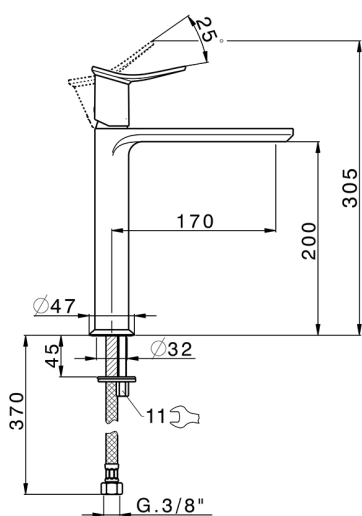

Single lever tall washbasin mixer HARLOCK_HK003554

MODEL **HK003554**

Single lever tall washbasin mixer, without automatic pop-up waste, G.3/8" stainless steel flexible hoses

AVAILABLE FINISHINGS

-  **21** 21 Chrome
-  **2P** 2P Rose Gold
-  **2Q** 2Q Black Titanium
-  **40** 40 Matt Black
-  **4Q** 4Q Matt White
-  **6T** 6T Chrome/Matt Black

CHARACTERISTICS

Cartridge Spare Parts **ZZ96550000**

25 mm Cartridge

Single lever tall washbasin mixer HARLOCK_HK003554

HK003554

<https://en.huberitalia.com/single-lever-tall-washbasin-mixer-harlock-hk003554>