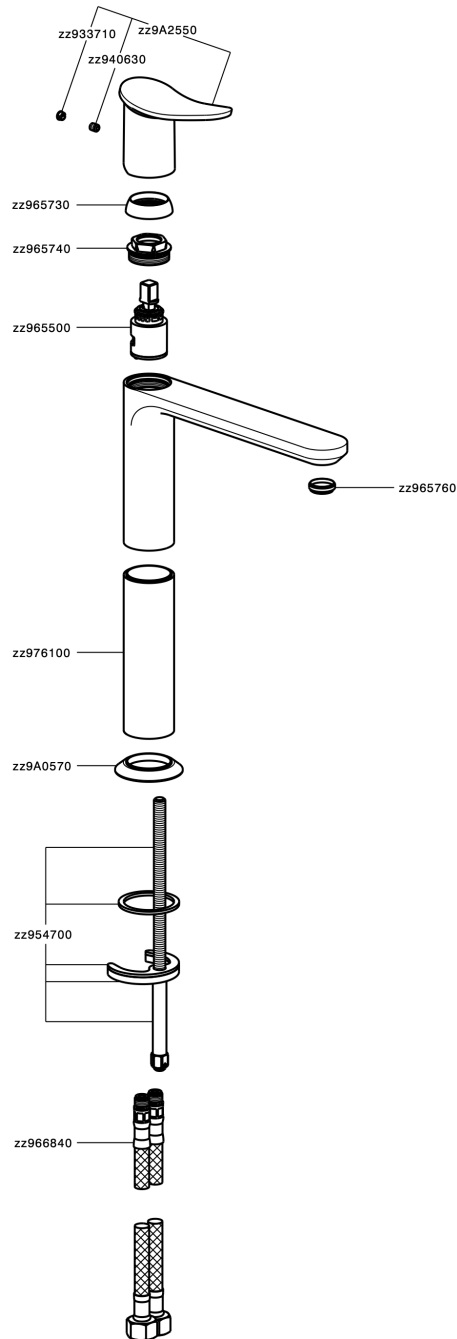

Single lever tall washbasin mixer HARLOCK_HK003554

MODEL **HK003554**

Single lever tall washbasin mixer, without automatic pop-up waste, G.3/8" stainless steel flexible hoses

AVAILABLE FINISHINGS

-  **21** 21 Chrome
-  **2P** 2P Rose Gold
-  **2Q** 2Q Black Titanium
-  **40** 40 Matt Black
-  **4Q** 4Q Matt White
-  **6T** 6T Chrome/Matt Black

CHARACTERISTICS

Cartridge Spare Parts **ZZ96550000**

25 mm Cartridge

Single lever tall washbasin mixer HARLOCK_HK003554

HK003554

<https://en.huberitalia.com/single-lever-tall-washbasin-mixer-harlock-hk003554>