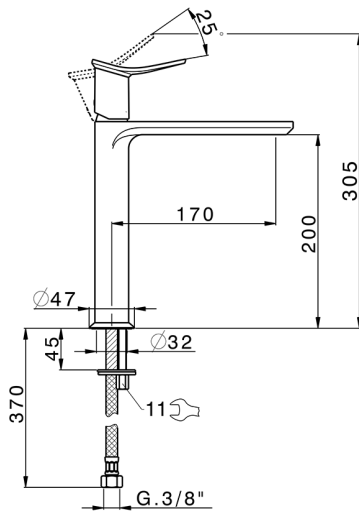

Single lever tall washbasin mixer HARLOCK_HK003554

MODEL **HK003554**

Single lever tall washbasin mixer, without automatic pop-up waste, G.3/8" stainless steel flexible hoses

AVAILABLE FINISHINGS

-  **21** 21 Chrome
-  **2P** 2P Rose Gold
-  **2Q** 2Q Black Titanium
-  **40** 40 Matt Black
-  **4Q** 4Q Matt White
-  **6T** 6T Chrome/Matt Black

CHARACTERISTICS

Cartridge Spare Parts **ZZ96550000**

25 mm Cartridge

Single lever tall washbasin mixer HARLOCK_HK003554

HK003554

<https://en.huberitalia.com/single-lever-tall-washbasin-mixer-harlock-hk003554>