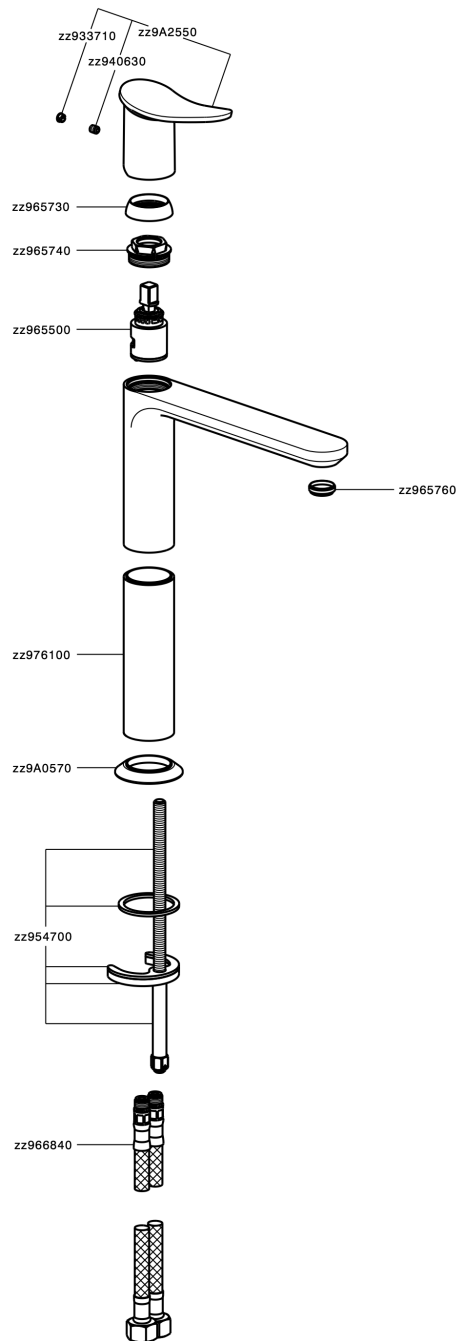

Single lever tall washbasin mixer HARLOCK_HK003554

MODEL **HK003554**

Single lever tall washbasin mixer, without automatic pop-up waste, G.3/8" stainless steel flexible hoses

AVAILABLE FINISHINGS

-  **21** 21 Chrome
-  **2P** 2P Rose Gold
-  **2Q** 2Q Black Titanium
-  **40** 40 Matt Black
-  **4Q** 4Q Matt White
-  **6T** 6T Chrome/Matt Black

CHARACTERISTICS

Cartridge Spare Parts **ZZ96550000**

25 mm Cartridge

Single lever tall washbasin mixer HARLOCK_HK003554

HK003554

<https://en.huberitalia.com/single-lever-tall-washbasin-mixer-harlock-hk003554>