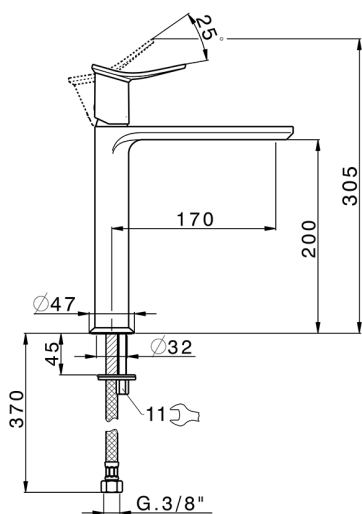

Single lever tall washbasin mixer HARLOCK_HK003554

MODEL **HK003554**

Single lever tall washbasin mixer, without automatic pop-up waste, G.3/8" stainless steel flexible hoses

AVAILABLE FINISHINGS

-  **21** 21 Chrome
-  **2P** 2P Rose Gold
-  **2Q** 2Q Black Titanium
-  **40** 40 Matt Black
-  **4Q** 4Q Matt White
-  **6T** 6T Chrome/Matt Black

CHARACTERISTICS

Cartridge Spare Parts **ZZ96550000**

25 mm Cartridge

Single lever tall washbasin mixer HARLOCK_HK003554

HK003554

<https://en.huberitalia.com/single-lever-tall-washbasin-mixer-harlock-hk003554>