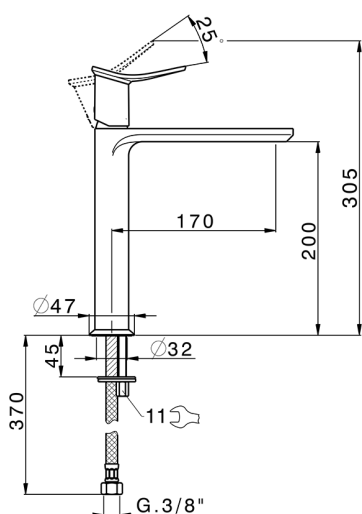

Single lever tall washbasin mixer HARLOCK_HK003554

MODEL **HK003554**

Single lever tall washbasin mixer, without automatic pop-up waste, G.3/8" stainless steel flexible hoses

AVAILABLE FINISHINGS

-  **21** 21 Chrome
-  **2P** 2P Rose Gold
-  **2Q** 2Q Black Titanium
-  **40** 40 Matt Black
-  **4Q** 4Q Matt White
-  **6T** 6T Chrome/Matt Black

CHARACTERISTICS

Cartridge Spare Parts **ZZ96550000**

25 mm Cartridge

Single lever tall washbasin mixer HARLOCK_HK003554

HK003554

<https://en.huberitalia.com/single-lever-tall-washbasin-mixer-harlock-hk003554>