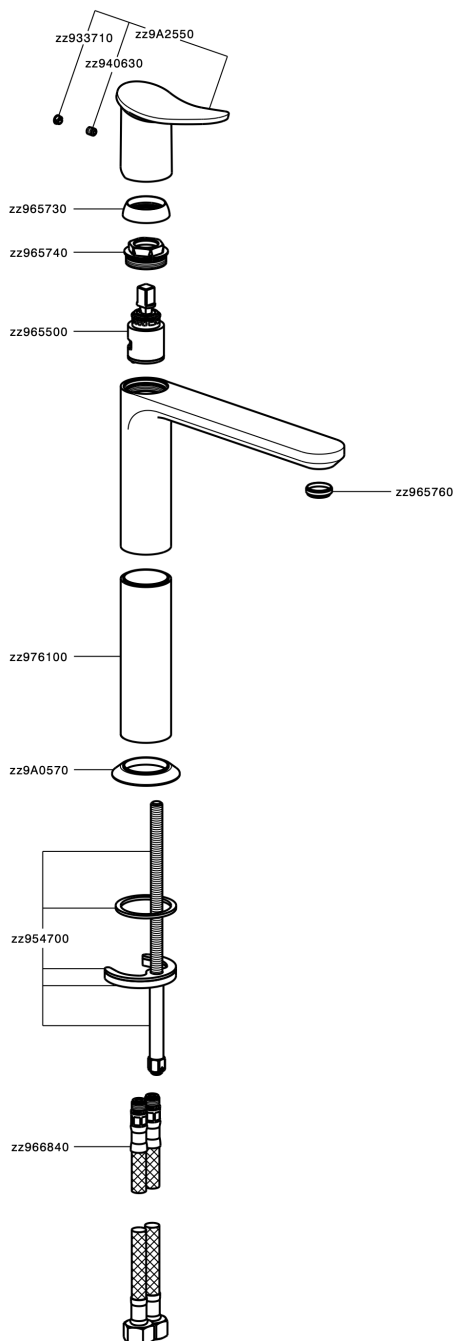

Single lever tall washbasin mixer HARLOCK_HK003554

MODEL **HK003554**

Single lever tall washbasin mixer, without automatic pop-up waste, G.3/8" stainless steel flexible hoses

AVAILABLE FINISHINGS

-  **21** 21 Chrome
-  **2P** 2P Rose Gold
-  **2Q** 2Q Black Titanium
-  **40** 40 Matt Black
-  **4Q** 4Q Matt White
-  **6T** 6T Chrome/Matt Black

CHARACTERISTICS

Cartridge Spare Parts **ZZ96550000**

25 mm Cartridge

Single lever tall washbasin mixer HARLOCK_HK003554

HK003554

<https://en.huberitalia.com/single-lever-tall-washbasin-mixer-harlock-hk003554>