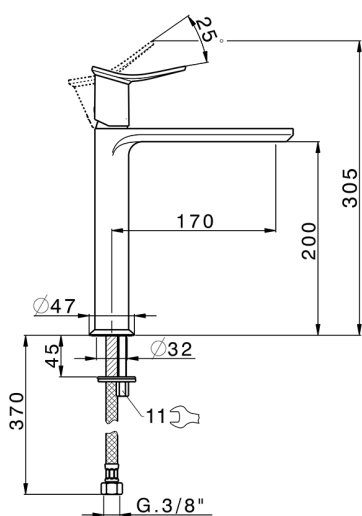

## Single lever tall washbasin mixer HARLOCK\_HK003554

MODEL **HK003554**

Single lever tall washbasin mixer, without automatic pop-up waste, G.3/8" stainless steel flexible hoses

### CHARACTERISTICS

Cartridge Spare Parts **ZZ96550000**

**25 mm Cartridge**

## Single lever tall washbasin mixer HARLOCK\_HK003554

HK003554

<https://en.huberitalia.com/single-lever-tall-washbasin-mixer-harlock-hk003554>

2026-06-13