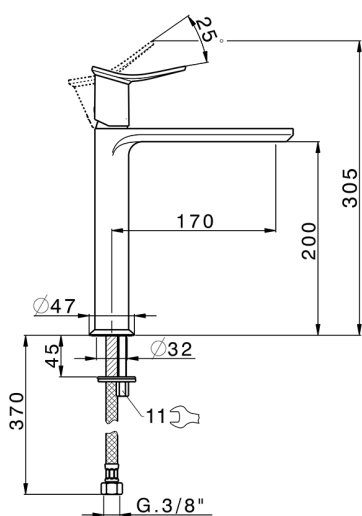

## Single lever tall washbasin mixer HARLOCK\_HK003554

MODEL **HK003554**

Single lever tall washbasin mixer, without automatic pop-up waste, G.3/8" stainless steel flexible hoses

### CHARACTERISTICS

Cartridge Spare Parts **ZZ96550000**

**25 mm Cartridge**

## Single lever tall washbasin mixer HARLOCK\_HK003554

HK003554

<https://en.huberitalia.com/single-lever-tall-washbasin-mixer-harlock-hk003554>

2026-04-30