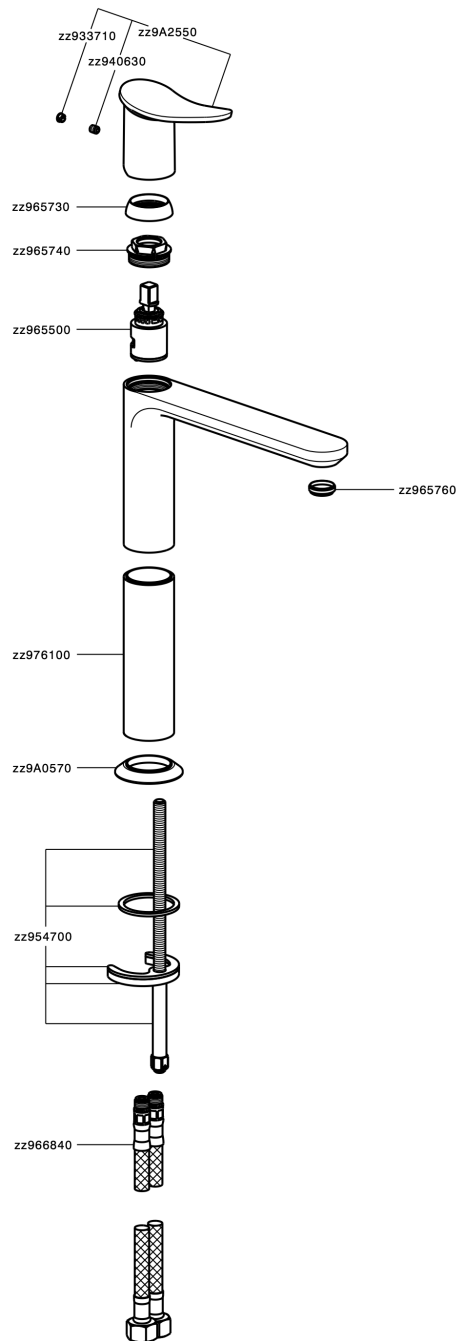

## Single lever tall washbasin mixer HARLOCK\_HK003554

MODEL **HK003554**

Single lever tall washbasin mixer, without automatic pop-up waste, G.3/8" stainless steel flexible hoses

### CHARACTERISTICS

Cartridge Spare Parts **ZZ96550000**

**25 mm Cartridge**

## Single lever tall washbasin mixer HARLOCK\_HK003554

HK003554

<https://en.huberitalia.com/single-lever-tall-washbasin-mixer-harlock-hk003554>

2026-04-30