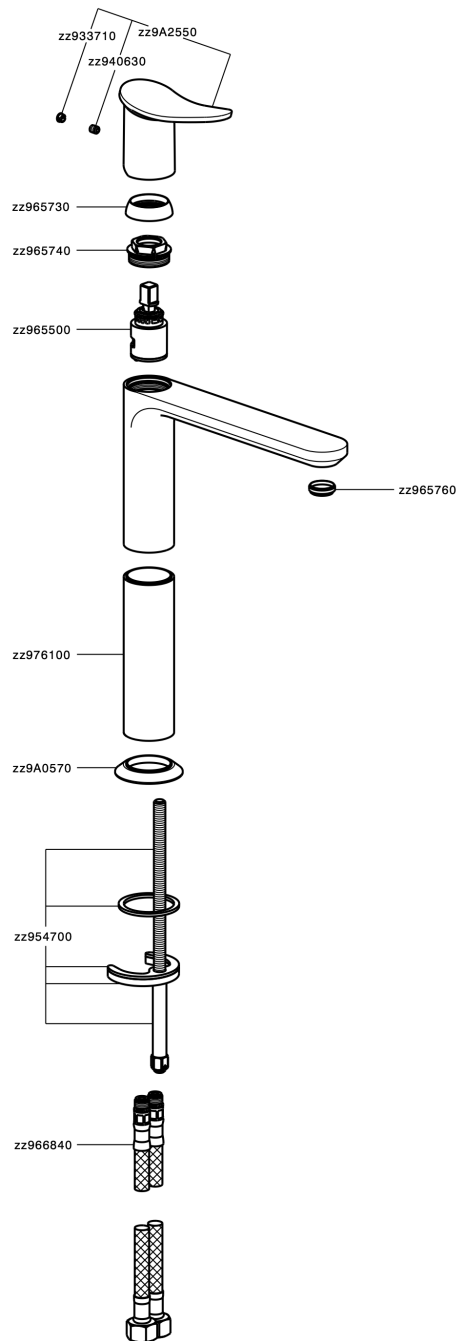

## Single lever tall washbasin mixer HARLOCK\_HK003554

MODEL **HK003554**

Single lever tall washbasin mixer, without automatic pop-up waste, G.3/8" stainless steel flexible hoses

### CHARACTERISTICS

Cartridge Spare Parts **ZZ96550000**

**25 mm Cartridge**

## Single lever tall washbasin mixer HARLOCK\_HK003554

HK003554

<https://en.huberitalia.com/single-lever-tall-washbasin-mixer-harlock-hk003554>

2026-06-13