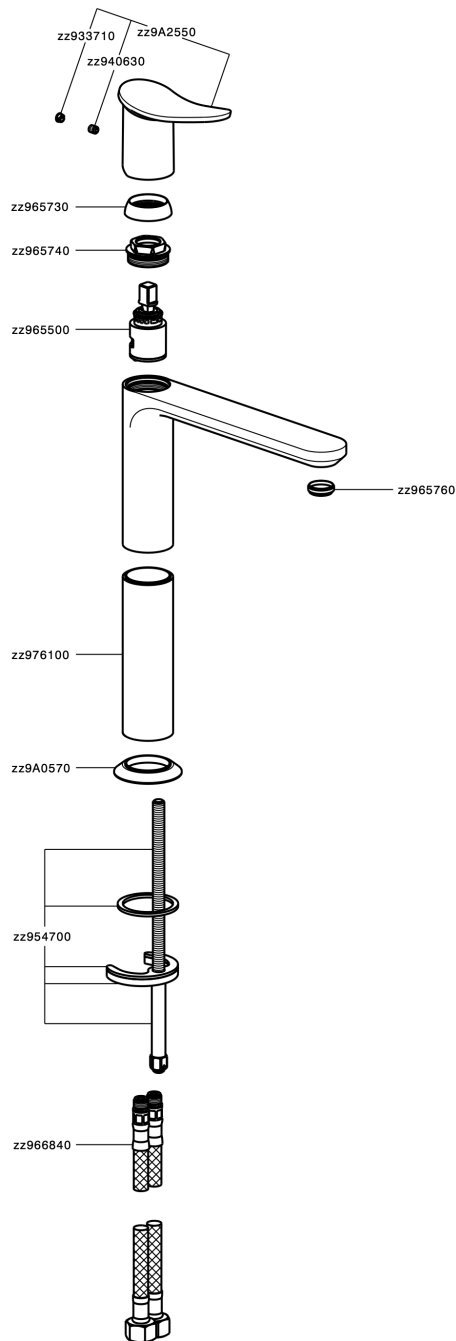

Single lever tall washbasin mixer HARLOCK_HK003554

MODEL **HK003554**

Single lever tall washbasin mixer, without automatic pop-up waste, G.3/8" stainless steel flexible hoses

AVAILABLE FINISHINGS

-  **21** 21 Chrome
-  **2P** 2P Rose Gold
-  **2Q** 2Q Black Titanium
-  **40** 40 Matt Black
-  **4Q** 4Q Matt White
-  **6T** 6T Chrome/Matt Black

CHARACTERISTICS

Cartridge Spare Parts **ZZ96550000**

25 mm Cartridge

Single lever tall washbasin mixer HARLOCK_HK003554

HK003554

<https://en.huberitalia.com/single-lever-tall-washbasin-mixer-harlock-hk003554>