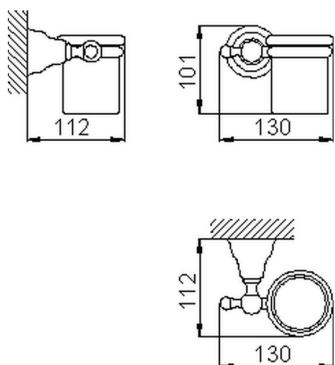

CHARACTERISTICS

2026-04-05