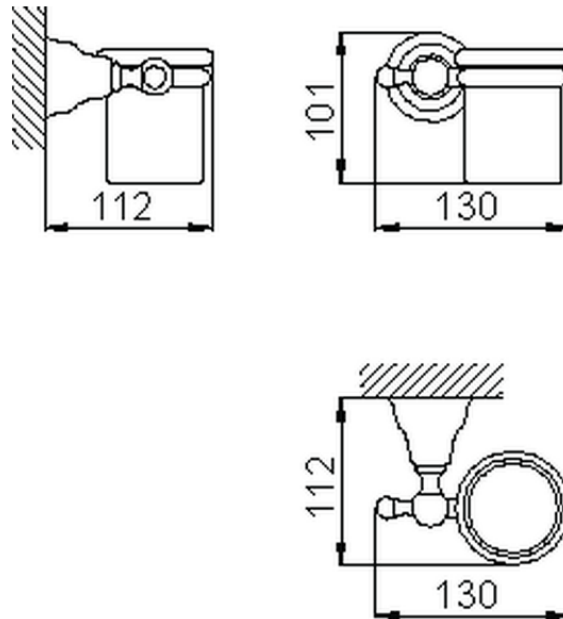

Glass holder CROISSETTE_4020.01H.

4020.01H.

<https://en.huberitalia.com/glass-holder-croisette-4020-01h>

2026-05-15