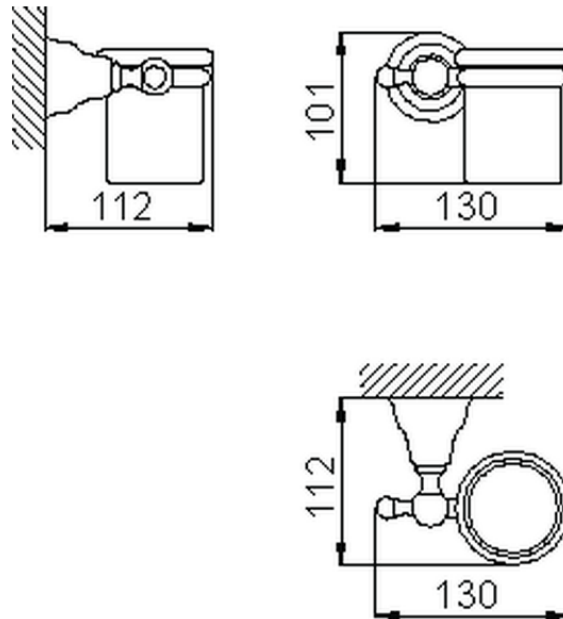

Glass holder CROISSETTE_4020.01H.

4020.01H.

<https://en.huberitalia.com/glass-holder-croisette-4020-01h>

2026-06-15