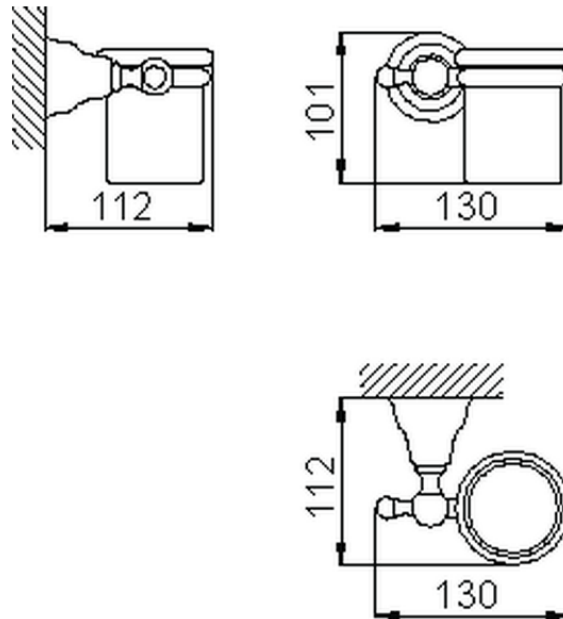

Glass holder CROISSETTE_4020.01H.

4020.01H.

<https://en.huberitalia.com/glass-holder-croisette-4020-01h>

2026-04-10