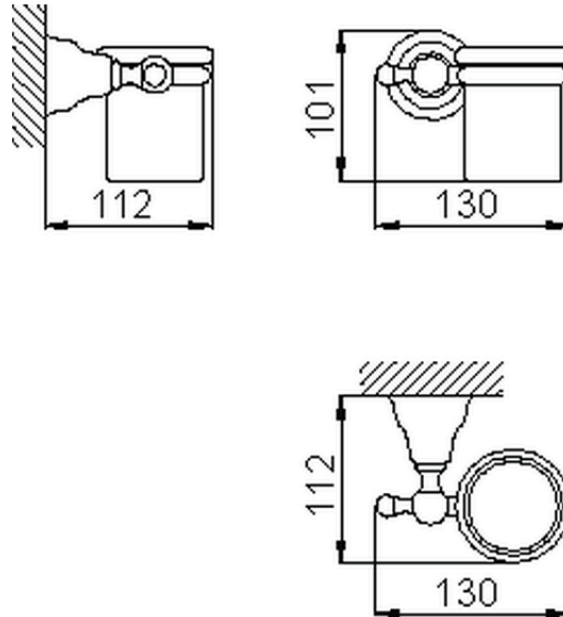

Glass holder CROISSETTE_4020.01H.

4020.01H.

<https://en.huberitalia.com/glass-holder-croisette-4020-01h>

2026-06-05