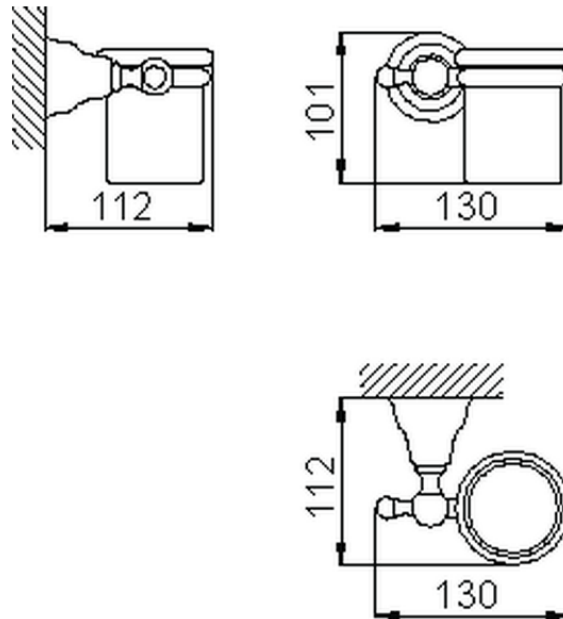

Glass holder CROISSETTE_4020.01H.

4020.01H.

<https://en.huberitalia.com/glass-holder-croisette-4020-01h>

2026-04-05