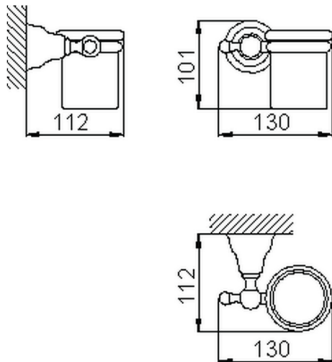

CHARACTERISTICS

2026-04-08