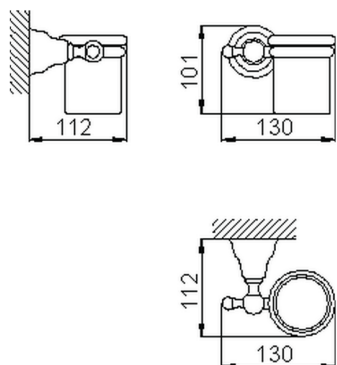

CHARACTERISTICS

2026-04-06