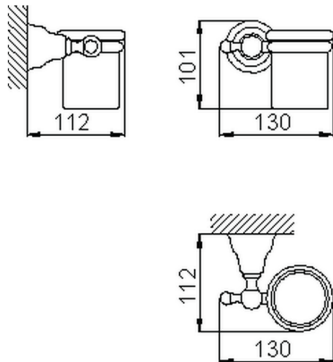

Glass holder CROISSETTE_4020.01H.

MODEL **4020.01H.**

Glass holder, wall mounted glass holder

AVAILABLE FINISHINGS

-  **AC** AC Satin Brushed Nickel
-  **BA** BA Old Bronze
-  **CR** CR Chrome
-  **2W** 2W Brushed Gold