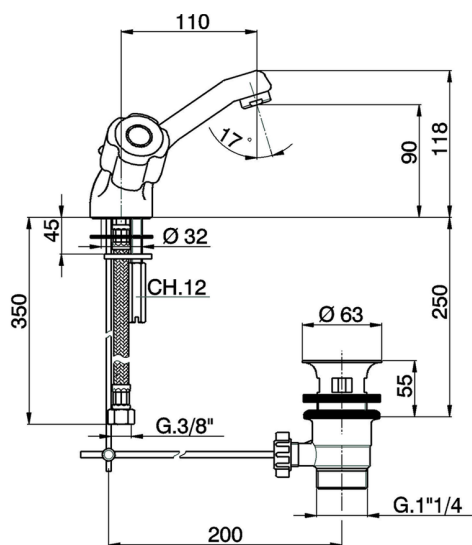

Washbasin mixer EVA_EV000518

MODEL **EV000518**

Washbasin mixer, with 1"1/4 automatic pop-up waste, G.3/8" stainless steel flexible hoses, without handles

AVAILABLE FINISHINGS

CHARACTERISTICS

2024-12-18