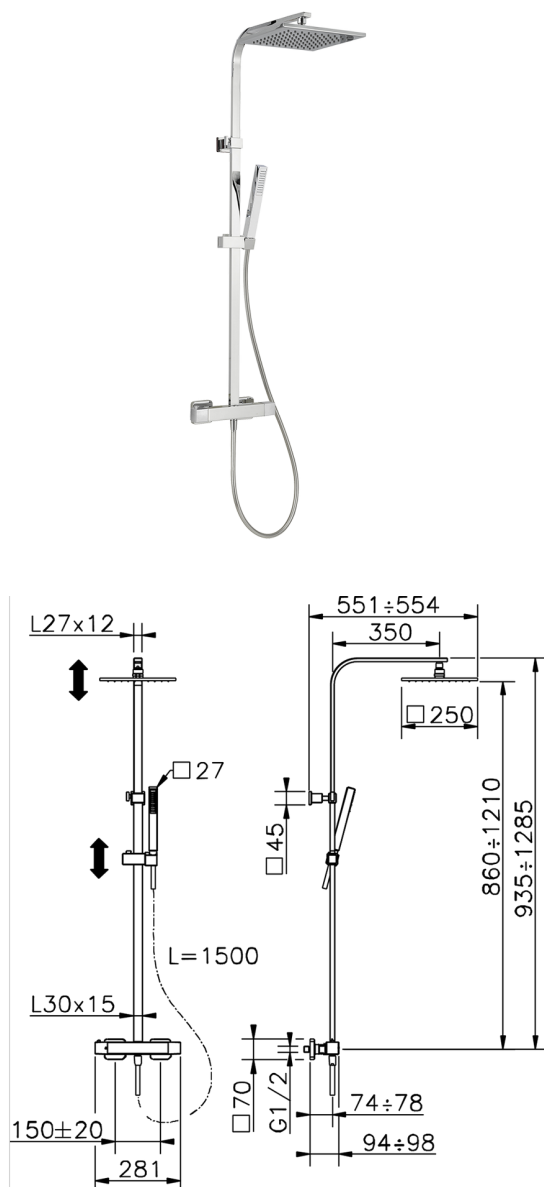

## Thermostatic shower column, 2-function COLUMNS\_QMC8603H

MODEL **QMC8603H**

Thermostatic shower column, 2-function, 2-outlet deviasstop, adjustable riser column, sliding handshower holder, ABS 27x27mm one spray minimalist square handshower, 250x250 BRASS Square headshower, 150 cm smooth SILVERFLEX Flexible Hose

AVAILABLE FINISHINGS

CHARACTERISTICS

Cartridge Spare Parts **22.04A.AR - ZZ97279004**

**Argo 2 (long filter) Thermostatic Valve**

### DeviaStop

The Huber Devia Stop technology allows to adjust the water flow and to direct it to the selected output point (overhead soaker, hand shower, etc).