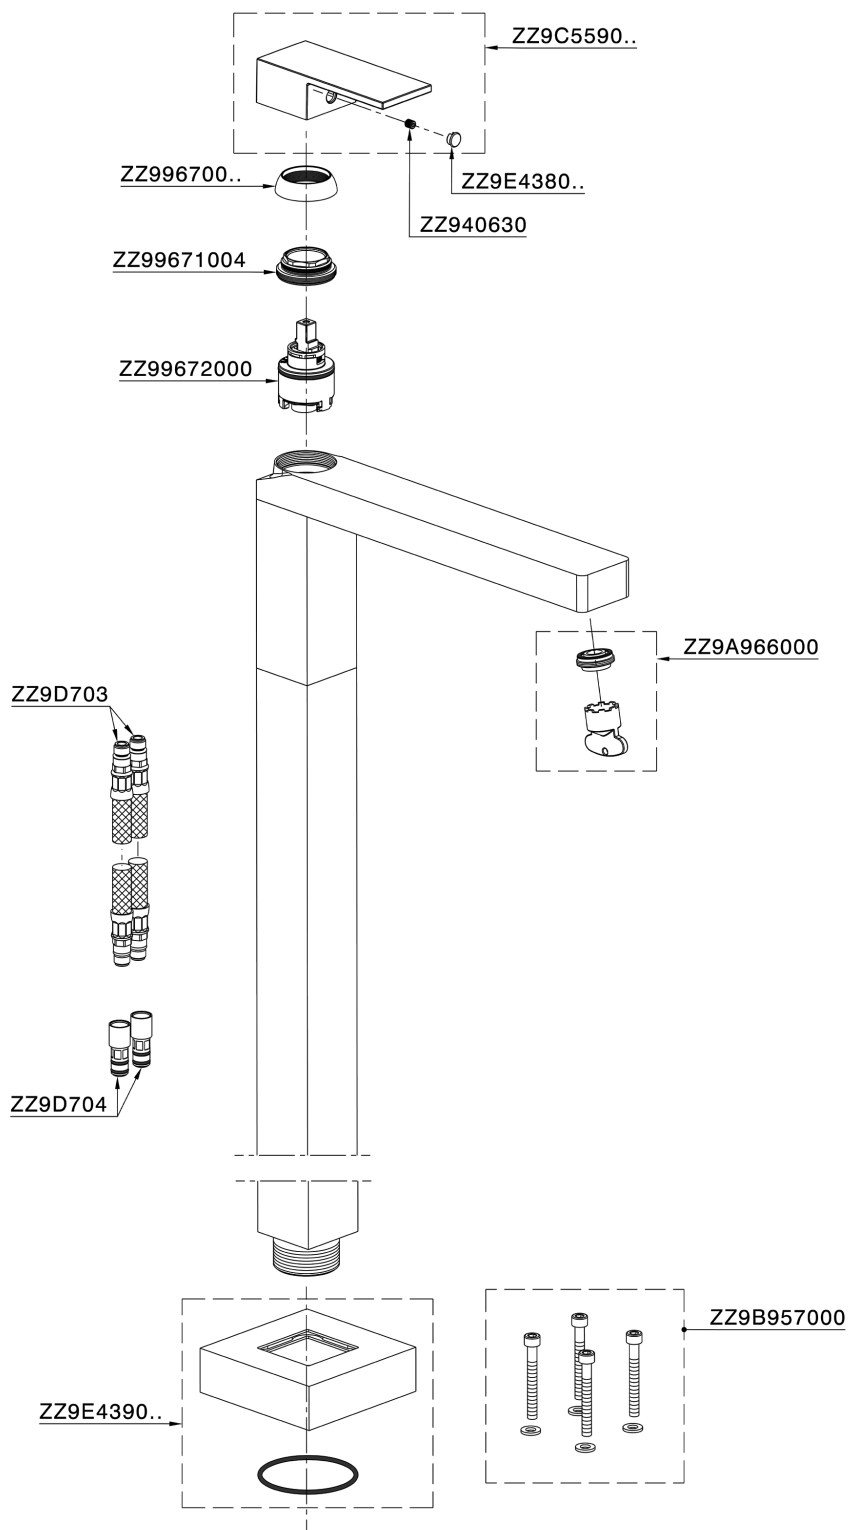

Exposed part for single basin on the floor NUOVA EGO_NE014510

NE014510

<https://en.huberitalia.com/exposed-part-for-single-basin-on-the-floor-nuova-ego-ne014510>

Concealed part single lever free-standing CONCEALED_ZB004510

ZB004510

<https://en.huberitalia.com/concealed-part-single-lever-free-standing-concealed-zb004510>

2026-05-17