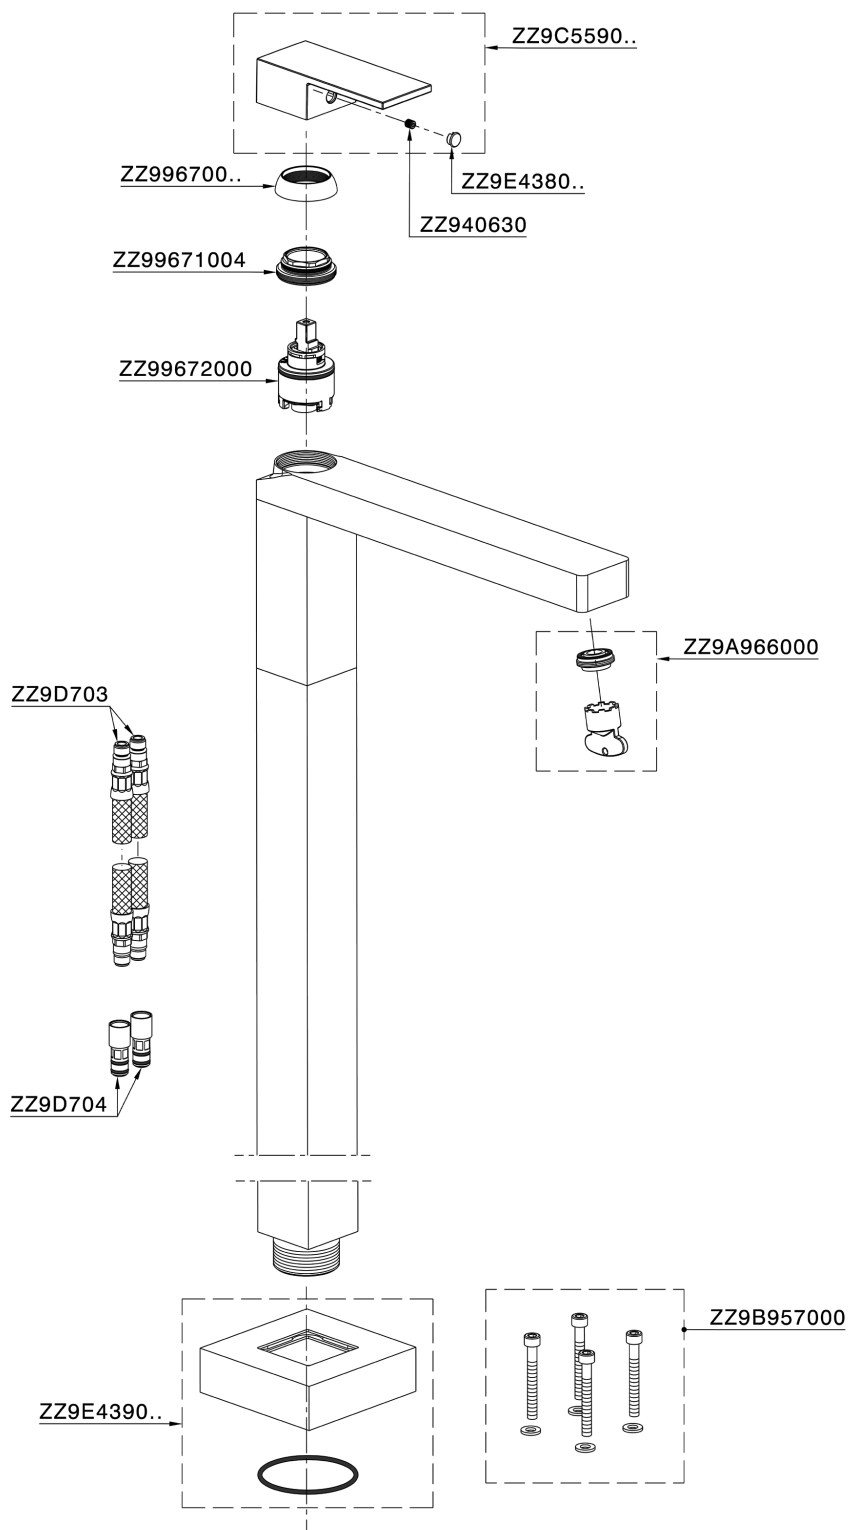

Exposed part for single basin on the floor NUOVA EGO_NE014510

NE014510

<https://en.huberitalia.com/exposed-part-for-single-basin-on-the-floor-nuova-ego-ne014510>

Concealed part single lever free-standing CONCEALED_ZB004510

ZB004510

<https://en.huberitalia.com/concealed-part-single-lever-free-standing-concealed-zb004510>

2026-04-08