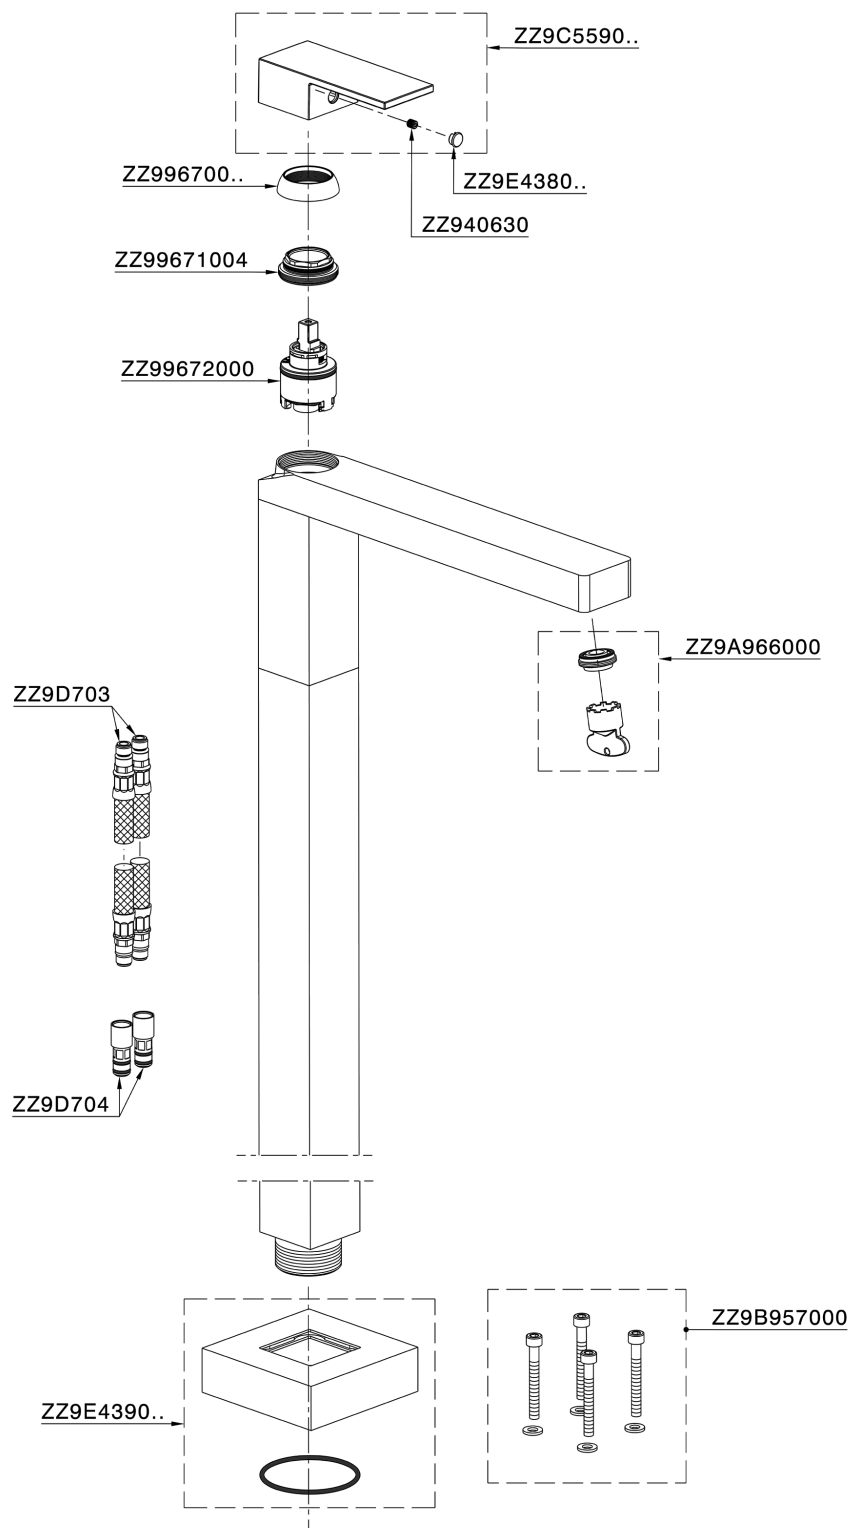

Exposed part for single basin on the floor NUOVA EGO_NE014510

MODEL **NE014510**

Exposed part for single basin on the floor, without concealed part, for item ZB004510

AVAILABLE FINISHINGS

-  **21** 21 Chrome
-  **2F** 2F Brushed Nickel
-  **40** 40 Matt Black
-  **4Q** 4Q Matt White

CHARACTERISTICS

Cartridge Spare Parts **ZZ97179000**

35 mm Cartridge

Installation **Concealed**

Required concealed parts **ZB004510**

Exposed part for single basin on the floor NUOVA EGO_NE014510

NE014510

<https://en.huberitalia.com/exposed-part-for-single-basin-on-the-floor-nuova-ego-ne014510>

Concealed part single lever free-standing CONCEALED_ZB004510

MODEL **ZB004510**

Floor mounted concealed part, for free-standing mixer

AVAILABLE FINISHINGS

 **04** 04 Without finishing

CHARACTERISTICS

Installation	Concealed
Concealed	1