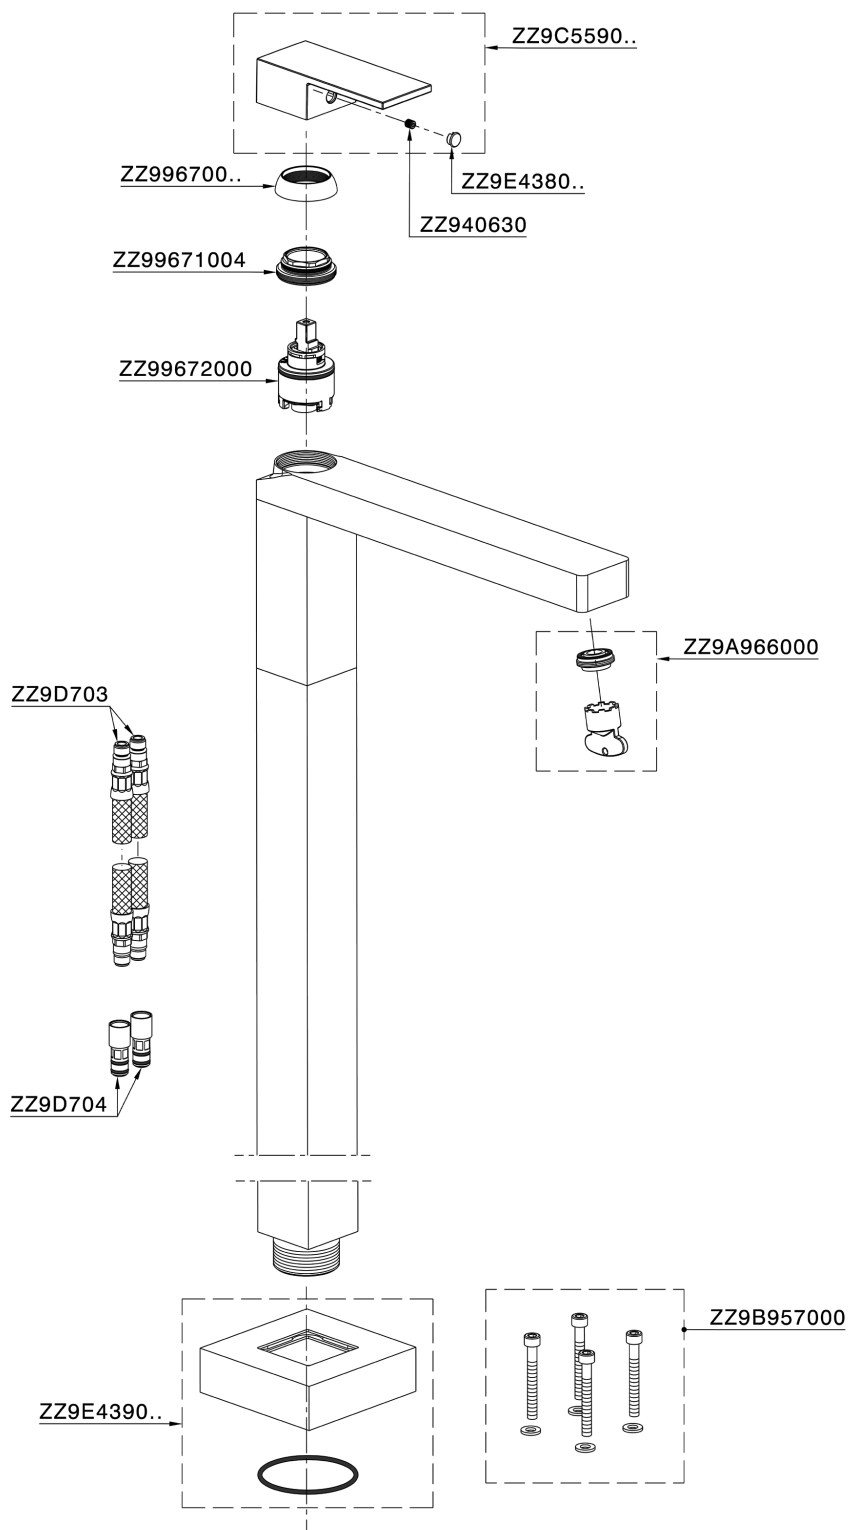

Exposed part for single basin on the floor NUOVA EGO_NE014510

NE014510

<https://en.huberitalia.com/exposed-part-for-single-basin-on-the-floor-nuova-ego-ne014510>

Concealed part single lever free-standing CONCEALED_ZB004510

ZB004510

<https://en.huberitalia.com/concealed-part-single-lever-free-standing-concealed-zb004510>

2026-04-06