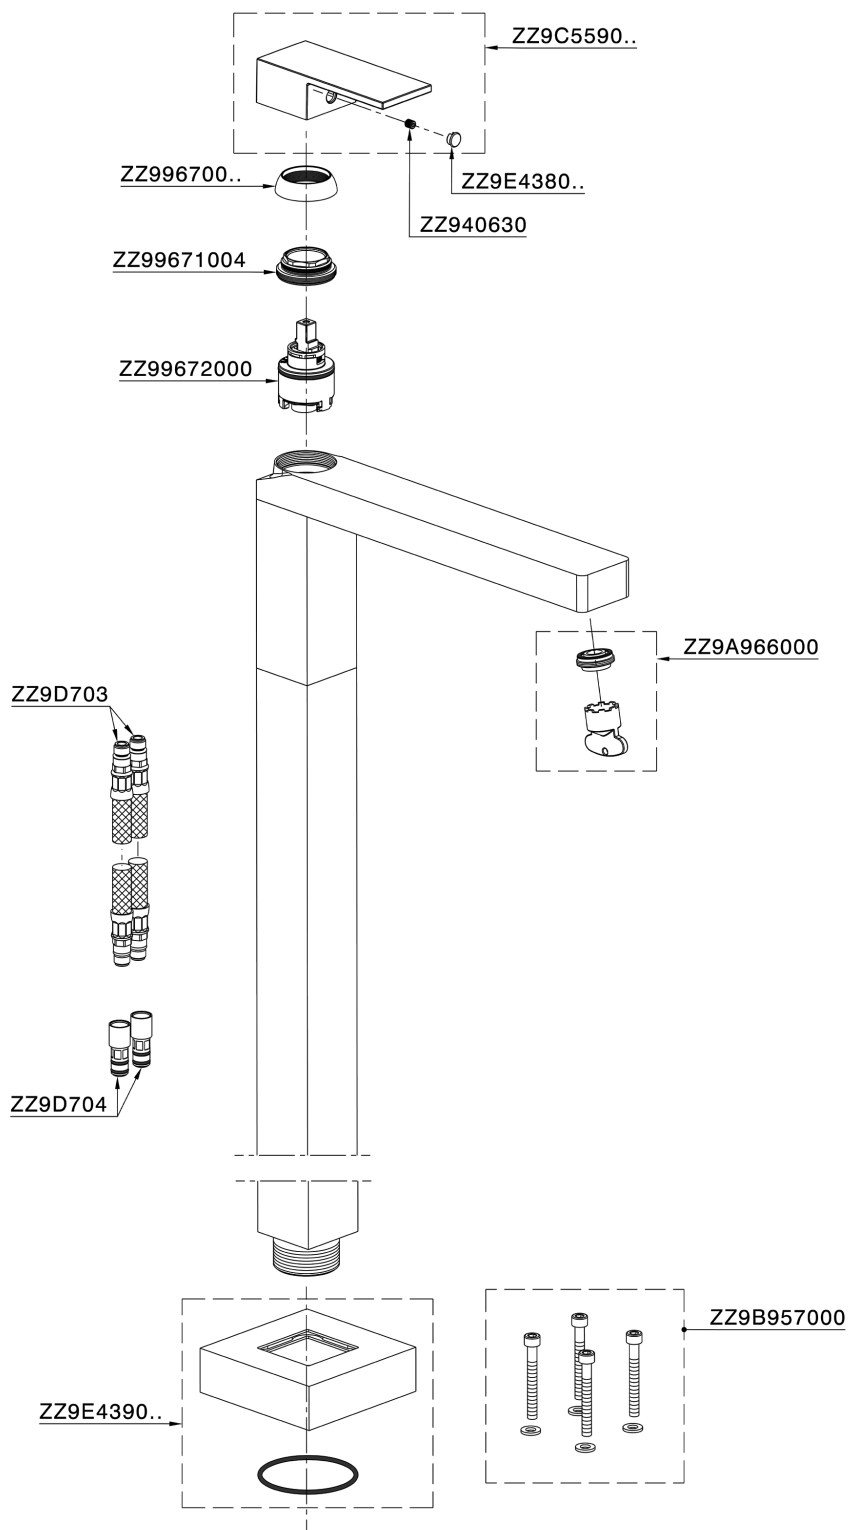

## Exposed part for single basin on the floor NUOVA EGO\_NE014510

NE014510

<https://en.huberitalia.com/exposed-part-for-single-basin-on-the-floor-nuova-ego-ne014510>

Concealed part single lever free-standing CONCEALED\_ZB004510

ZB004510

<https://en.huberitalia.com/concealed-part-single-lever-free-standing-concealed-zb004510>

2026-06-06