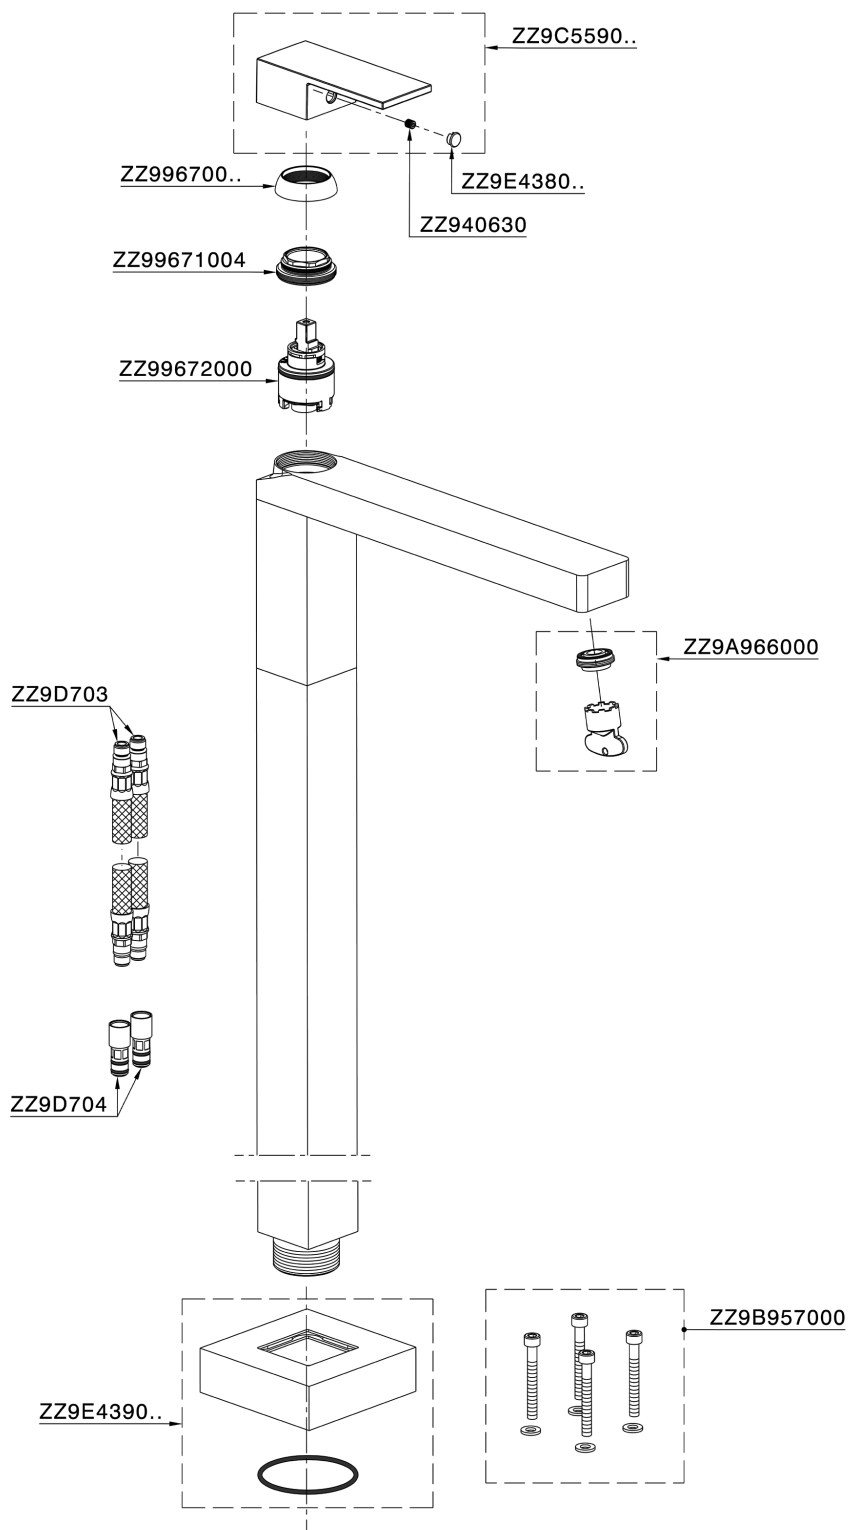

## Exposed part for single basin on the floor NUOVA EGO\_NE014510

NE014510

<https://en.huberitalia.com/exposed-part-for-single-basin-on-the-floor-nuova-ego-ne014510>

Concealed part single lever free-standing CONCEALED\_ZB004510

ZB004510

<https://en.huberitalia.com/concealed-part-single-lever-free-standing-concealed-zb004510>

2026-04-26