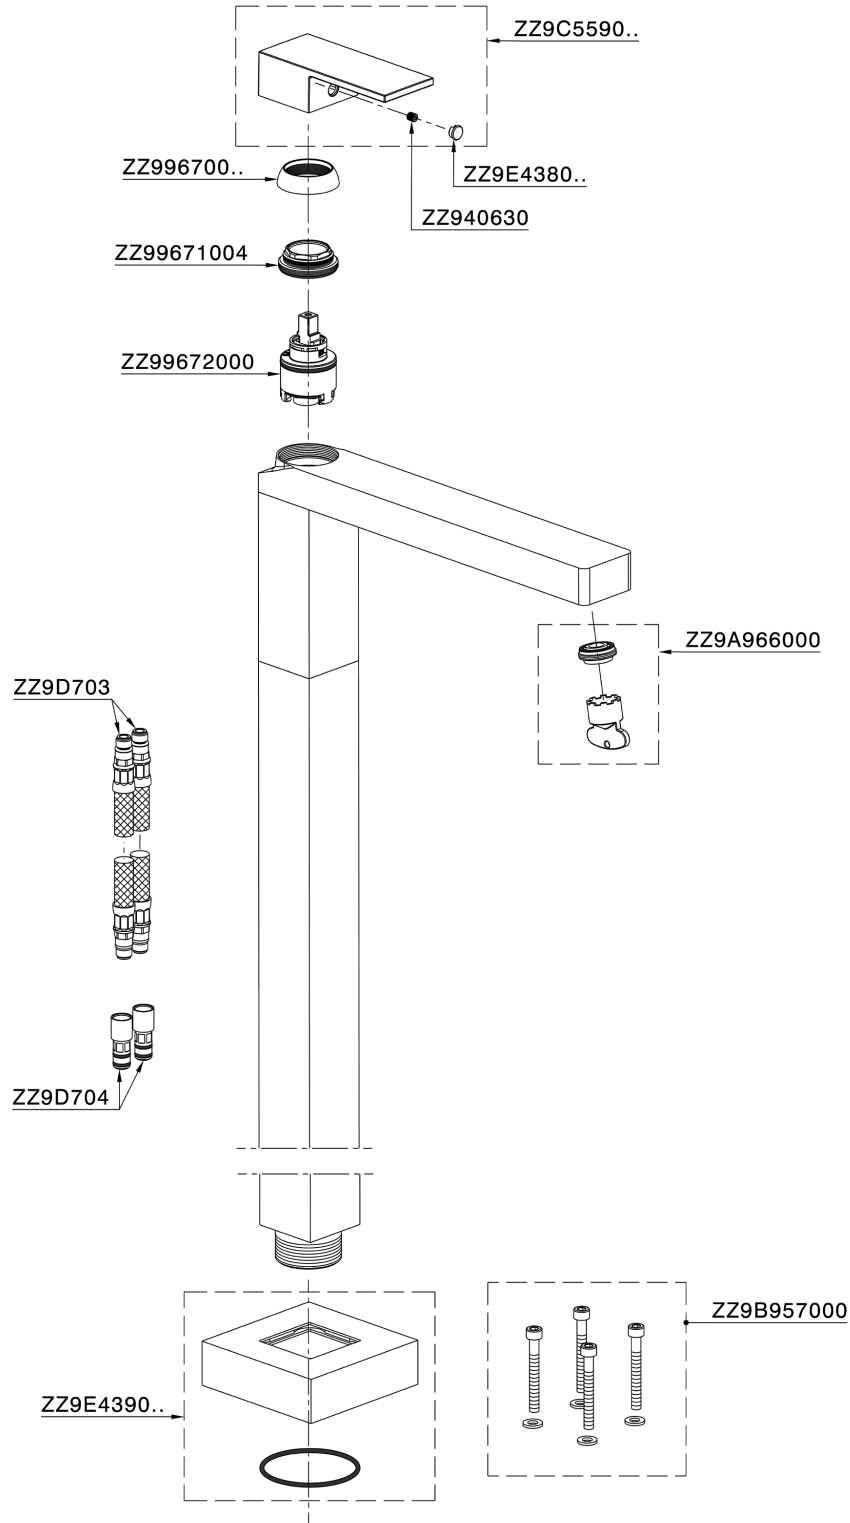

Exposed part for single basin on the floor NUOVA EGO_NE014510

NE014510

<https://en.huberitalia.com/exposed-part-for-single-basin-on-the-floor-nuova-ego-ne014510>

Concealed part single lever free-standing CONCEALED_ZB004510

ZB004510

<https://en.huberitalia.com/concealed-part-single-lever-free-standing-concealed-zb004510>

2026-06-26