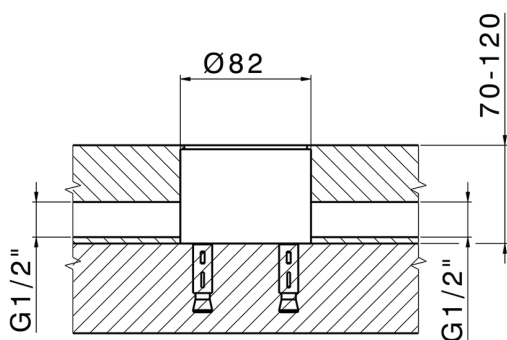

Exposed part for single basin on the floor NUOVA EGO_NE014510

MODEL **NE014510**

Exposed part for single basin on the floor, without concealed part, for item ZB004510

AVAILABLE FINISHINGS

-  **21** 21 Chrome
-  **2F** 2F Brushed Nickel
-  **40** 40 Matt Black
-  **4Q** 4Q Matt White

CHARACTERISTICS

Cartridge Spare Parts **ZZ97179000**

35 mm Cartridge

Installation **Concealed**

Required concealed parts **ZB004510**

Exposed part for single basin on the floor NUOVA EGO_NE014510

NE014510

<https://en.huberitalia.com/exposed-part-for-single-basin-on-the-floor-nuova-ego-ne014510>

Concealed part single lever free-standing CONCEALED_ZB004510

MODEL **ZB004510**

Floor mounted concealed part, for free-standing mixer

AVAILABLE FINISHINGS

 **04** 04 Without finishing

CHARACTERISTICS

Installation	Concealed
Concealed	1