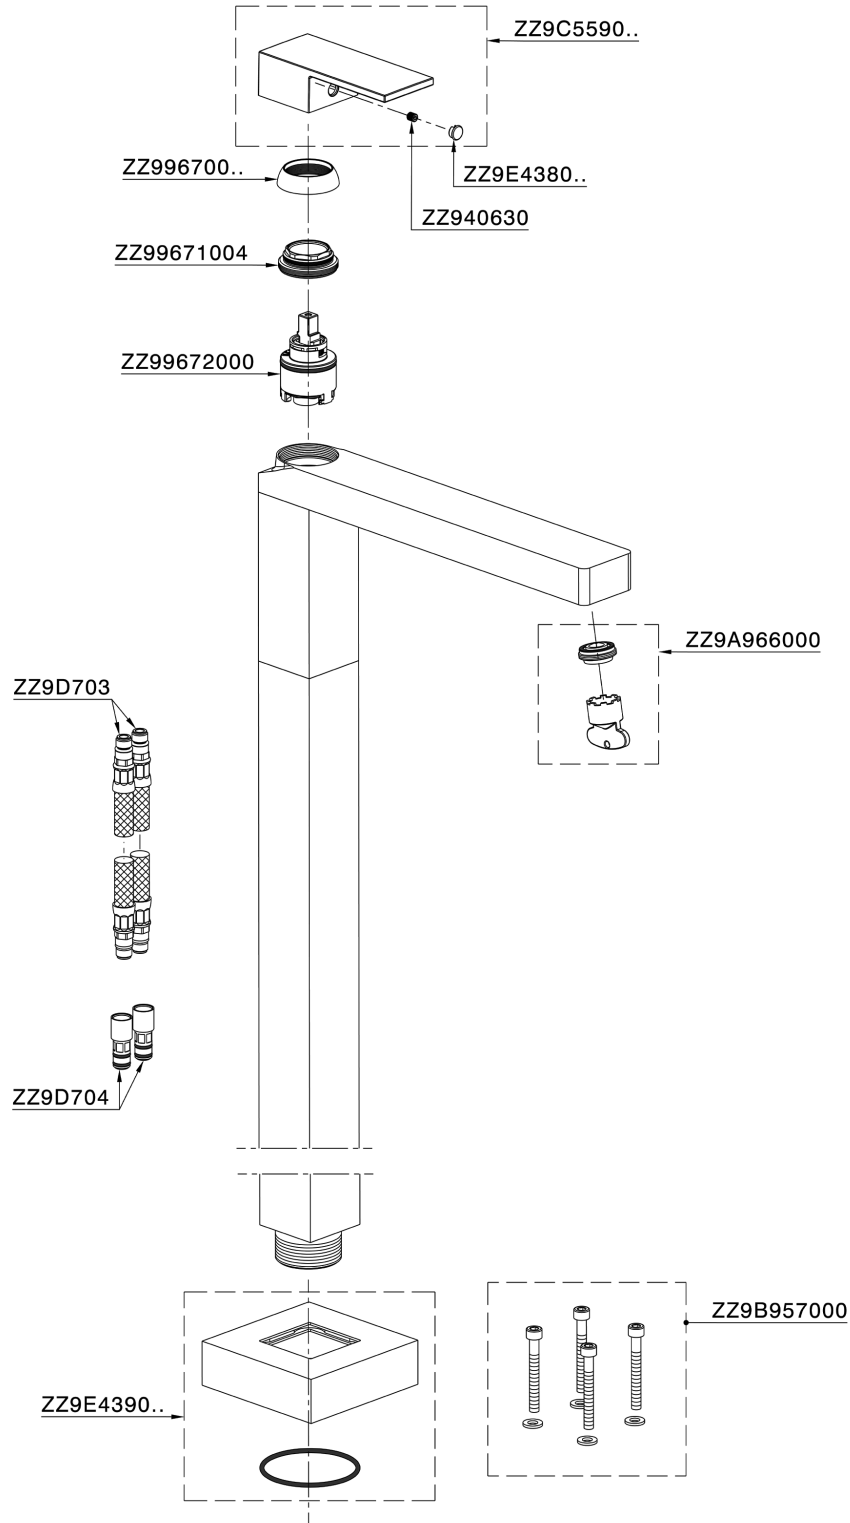

## Exposed part for single basin on the floor NUOVA EGO\_NE014510

MODEL **NE014510**

Exposed part for single basin on the floor, without concealed part, for item ZB004510

### CHARACTERISTICS

Cartridge Spare Parts **ZZ97179000**

**35 mm Cartridge**

Installation **Concealed**

Required concealed parts **ZB004510**

## Exposed part for single basin on the floor NUOVA EGO\_NE014510

NE014510

<https://en.huberitalia.com/exposed-part-for-single-basin-on-the-floor-nuova-ego-ne014510>

## Concealed part single lever free-standing CONCEALED\_ZB004510

MODEL **ZB004510**

Floor mounted concealed part, for free-standing mixer

AVAILABLE FINISHINGS

CHARACTERISTICS

Installation **Concealed**

Concealed **1**