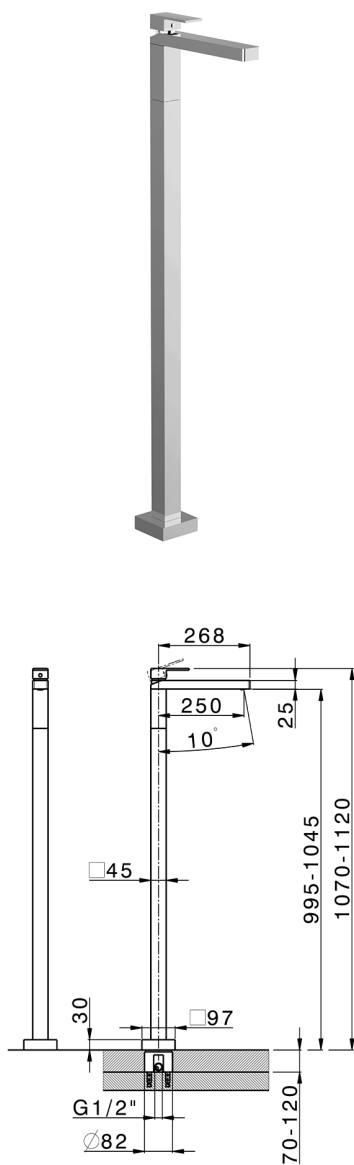

## Exposed part for single basin on the floor NUOVA EGO\_NE014510

MODEL **NE014510**

Exposed part for single basin on the floor, without concealed part, for item ZB004510

### CHARACTERISTICS

Cartridge Spare Parts **ZZ97179000**

**35 mm Cartridge**

Installation **Concealed**

Required concealed parts **ZB004510**

## Exposed part for single basin on the floor NUOVA EGO\_NE014510

NE014510

<https://en.huberitalia.com/exposed-part-for-single-basin-on-the-floor-nuova-ego-ne014510>

## Concealed part single lever free-standing CONCEALED\_ZB004510

MODEL **ZB004510**

Floor mounted concealed part, for free-standing mixer

AVAILABLE FINISHINGS

 **04** 04 Without finishing

CHARACTERISTICS

Installation	<b>Concealed</b>
Concealed	<b>1</b>