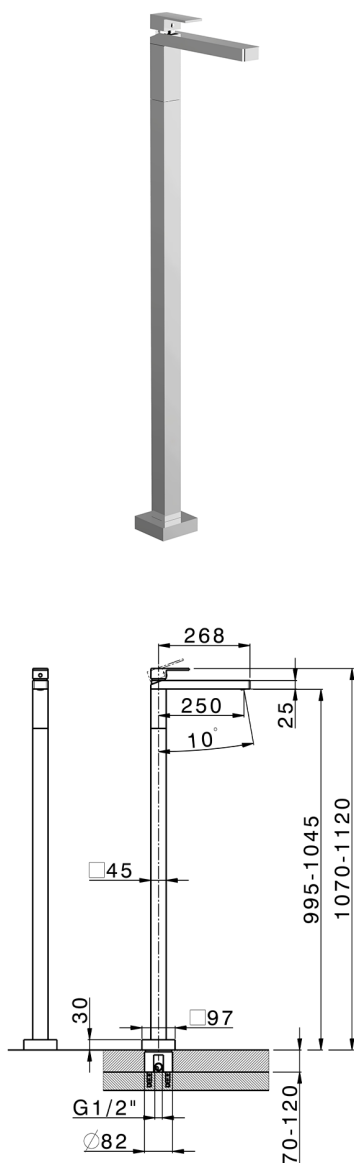

## Exposed part for single basin on the floor NUOVA EGO\_NE014510

MODEL **NE014510**

Exposed part for single basin on the floor, without concealed part, for item ZB004510

### CHARACTERISTICS

Cartridge Spare Parts **ZZ97179000**

**35 mm Cartridge**

Installation **Concealed**

Required concealed parts **ZB004510**

## Exposed part for single basin on the floor NUOVA EGO\_NE014510

NE014510

<https://en.huberitalia.com/exposed-part-for-single-basin-on-the-floor-nuova-ego-ne014510>

## Concealed part single lever free-standing CONCEALED\_ZB004510

MODEL **ZB004510**

Floor mounted concealed part, for free-standing mixer

AVAILABLE FINISHINGS

CHARACTERISTICS

Installation **Concealed**

Concealed **1**