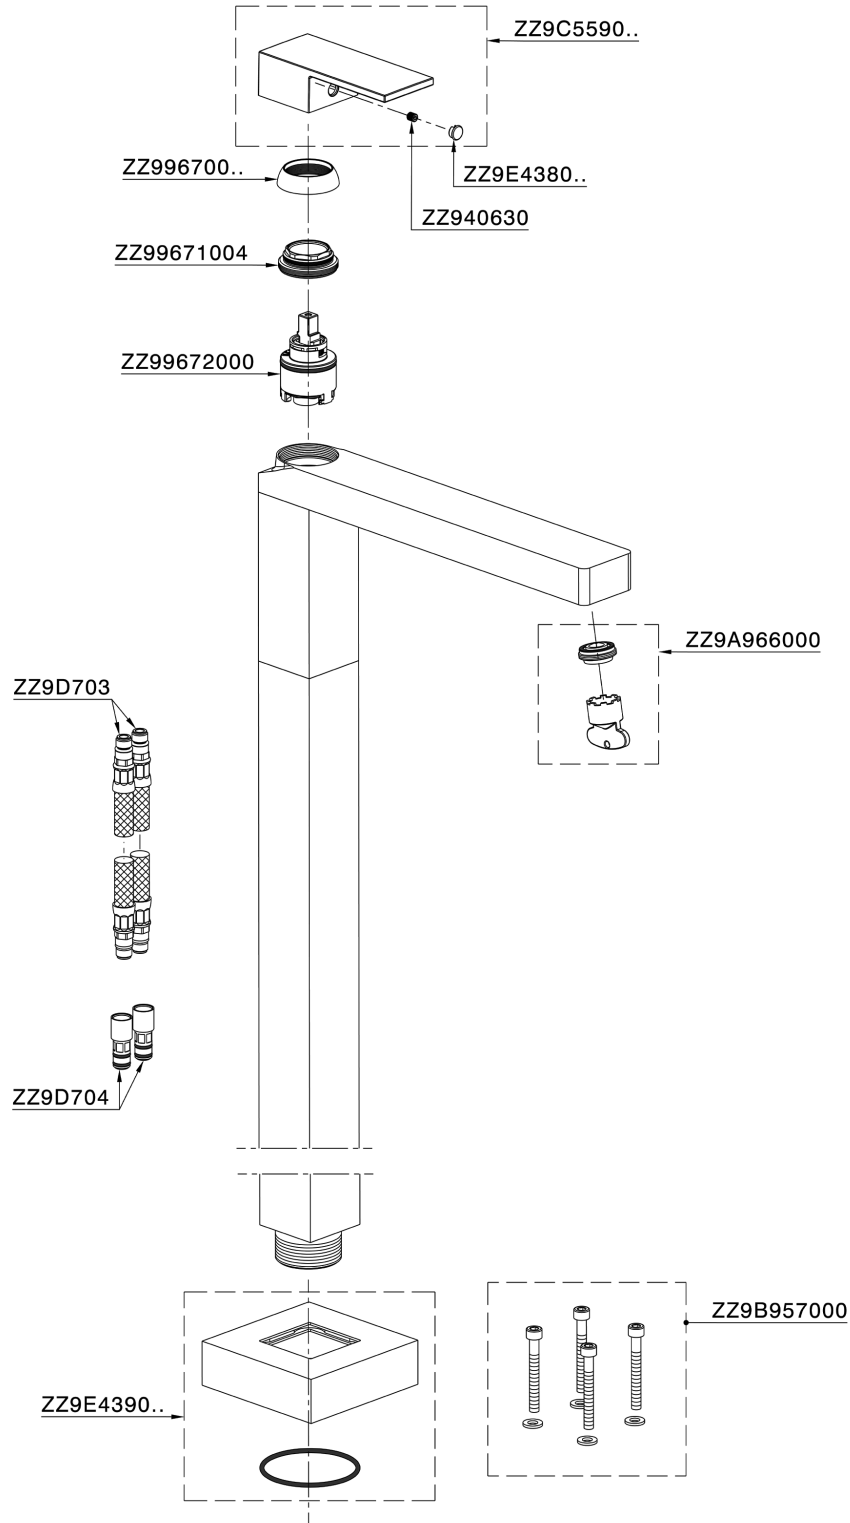

## Exposed part for single basin on the floor NUOVA EGO\_NE014510

MODEL **NE014510**

Exposed part for single basin on the floor, without concealed part, for item ZB004510

### CHARACTERISTICS

Cartridge Spare Parts **ZZ97179000**

**35 mm Cartridge**

Installation **Concealed**

Required concealed parts **ZB004510**

## Exposed part for single basin on the floor NUOVA EGO\_NE014510

NE014510

<https://en.huberitalia.com/exposed-part-for-single-basin-on-the-floor-nuova-ego-ne014510>

## Concealed part single lever free-standing CONCEALED\_ZB004510

MODEL **ZB004510**

Floor mounted concealed part, for free-standing mixer

AVAILABLE FINISHINGS

 **04** 04 Without finishing

CHARACTERISTICS

Installation	<b>Concealed</b>
Concealed	<b>1</b>