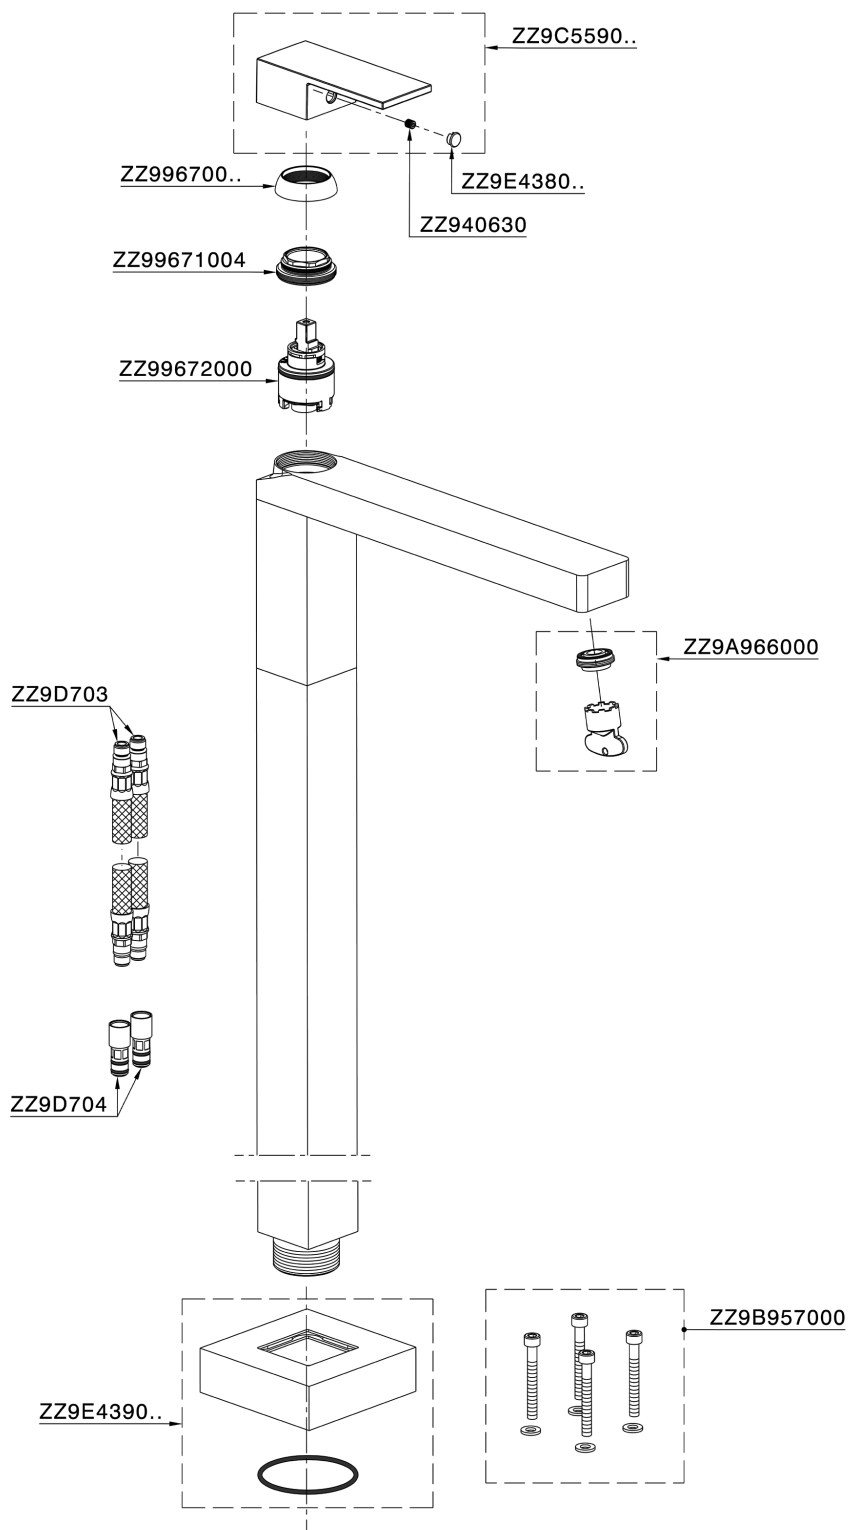

Exposed part for single basin on the floor NUOVA EGO_NE014510

NE014510

<https://en.huberitalia.com/exposed-part-for-single-basin-on-the-floor-nuova-ego-ne014510>

Concealed part single lever free-standing CONCEALED_ZB004510

ZB004510

<https://en.huberitalia.com/concealed-part-single-lever-free-standing-concealed-zb004510>

2026-06-27