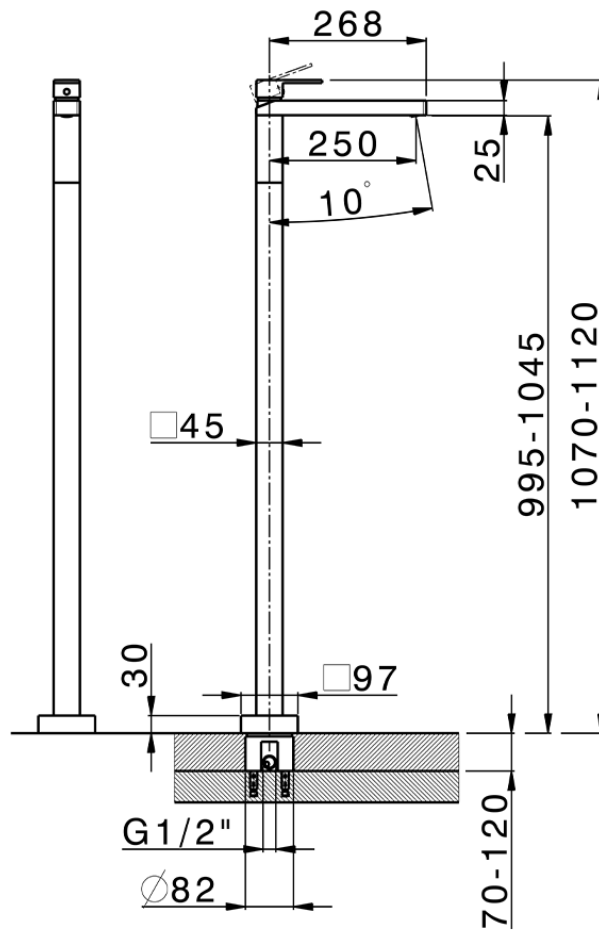

Exposed part for single basin on the floor NUOVA EGO_NE014510

NE014510

<https://en.huberitalia.com/exposed-part-for-single-basin-on-the-floor-nuova-ego-ne014510>

ZB004510

<https://en.huberitalia.com/concealed-part-single-lever-free-standing-concealed-zb004510>