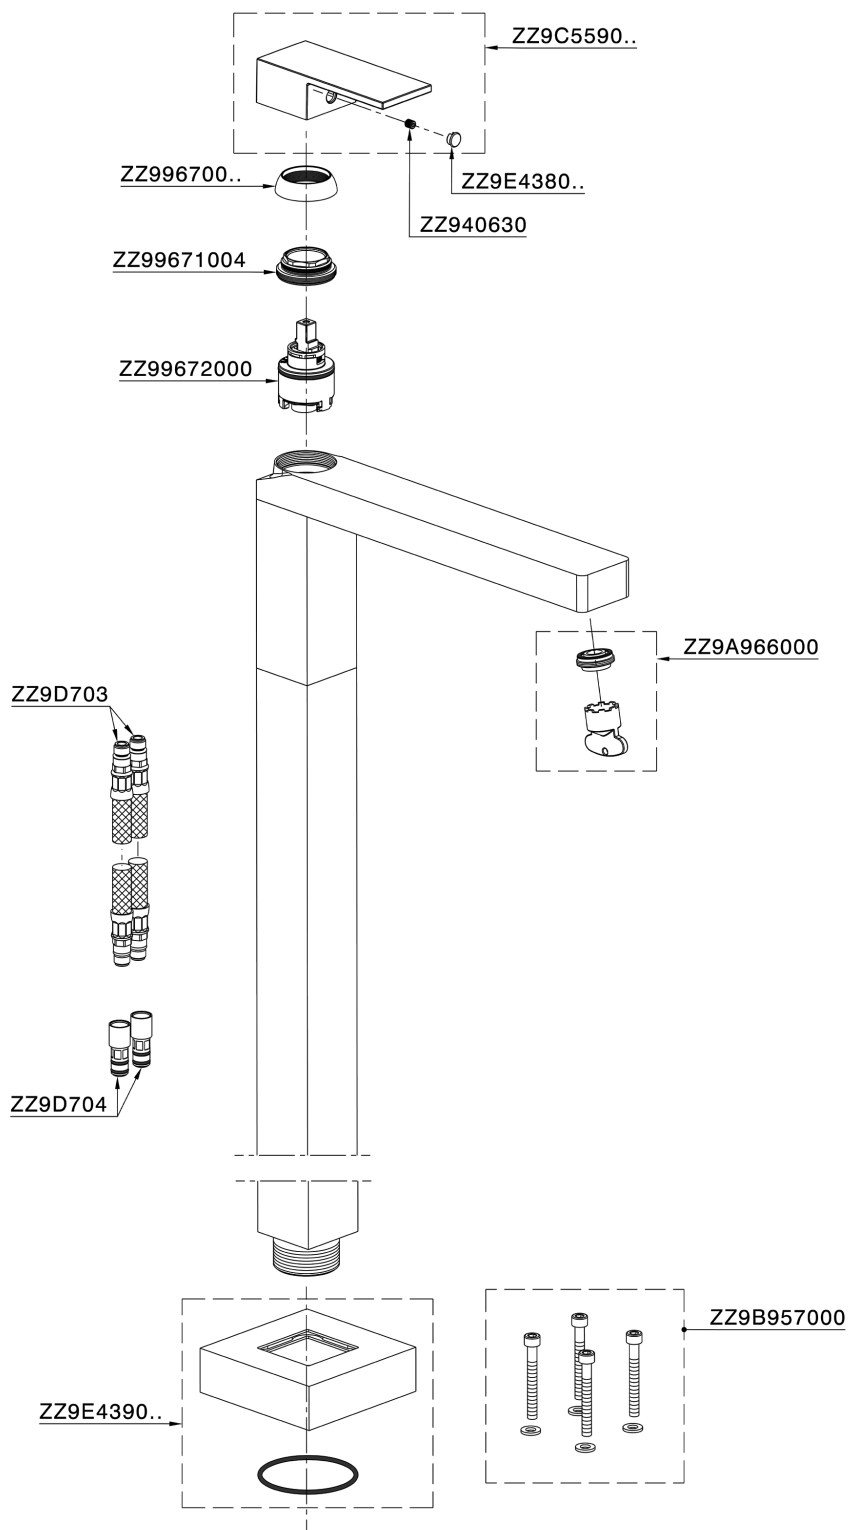

Exposed part for single basin on the floor NUOVA EGO_NE014510

NE014510

<https://en.huberitalia.com/exposed-part-for-single-basin-on-the-floor-nuova-ego-ne014510>

Concealed part single lever free-standing CONCEALED_ZB004510

ZB004510

<https://en.huberitalia.com/concealed-part-single-lever-free-standing-concealed-zb004510>

2026-06-10