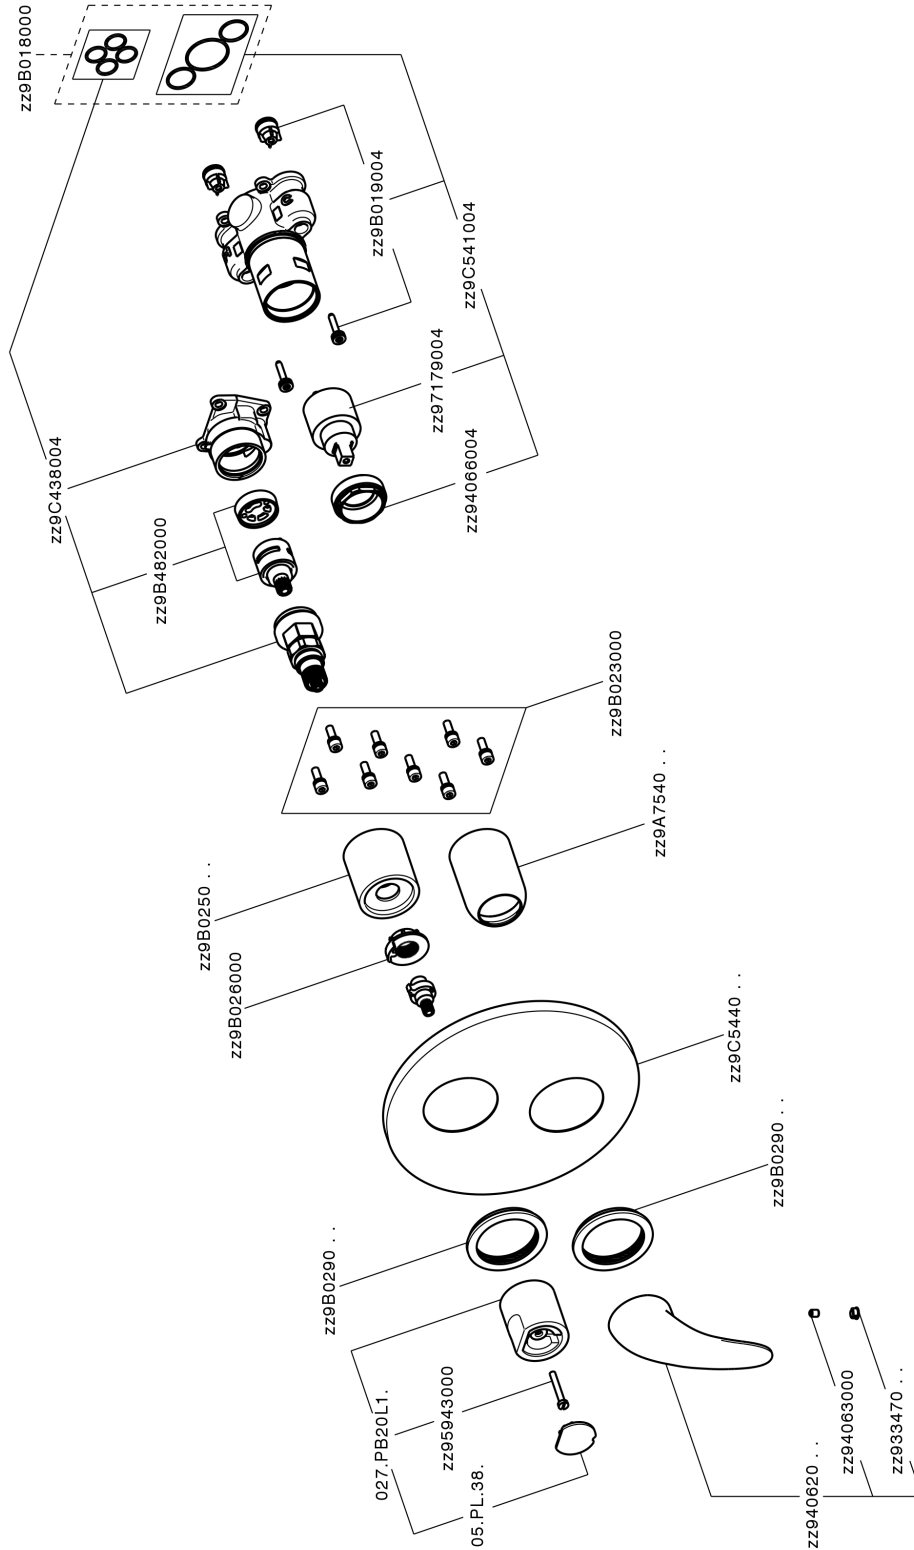

## Exposed part for Single Lever One Box Valve ONE BOX\_NM0BM030

MODEL **NM0BM030**

Exposed part for Single Lever One Box Valve, with 2-3 outlet diverter, Minimum depth of installation: 67 mm, without concealed part, for items ZB00B030-ZB00B031

AVAILABLE FINISHINGS

**21** 21 Chrome

CHARACTERISTICS

Cartridge Spare Parts **ZZ97179000**

**35 mm Cartridge**

Installation **Concealed**

Required concealed parts **ZB00B031**

**ZB00B030**

## Exposed part for Single Lever One Box Valve ONE BOX\_NM0BM030

NM0BM030

<https://en.huberitalia.com/exposed-part-for-single-lever-one-box-valve-one-box-nm0bm030>

## One Box Universal Concealed Part ONE BOX\_ZB00B031

MODEL **ZB00B031**

One Box Universal Concealed Part, for 1 or 2 or 3 outlet thermostatic or single lever, without trim kit, with noise reducers, with sealing gasket