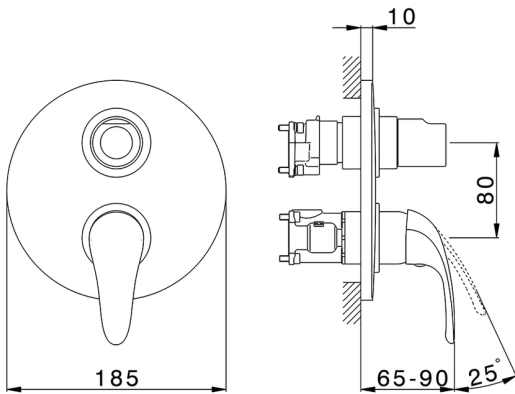

## Exposed part for Single Lever One Box Valve ONE BOX\_NM0BM030

MODEL **NM0BM030**

Exposed part for Single Lever One Box Valve, with 2-3 outlet diverter, Minimum depth of installation: 67 mm, without concealed part, for items ZB00B030-ZB00B031

AVAILABLE FINISHINGS

**21** 21 Chrome

CHARACTERISTICS

Cartridge Spare Parts **ZZ97179000**

**35 mm Cartridge**

Installation **Concealed**

Required concealed parts **ZB00B031**

**ZB00B030**

## Exposed part for Single Lever One Box Valve ONE BOX\_NM0BM030

NM0BM030

<https://en.huberitalia.com/exposed-part-for-single-lever-one-box-valve-one-box-nm0bm030>