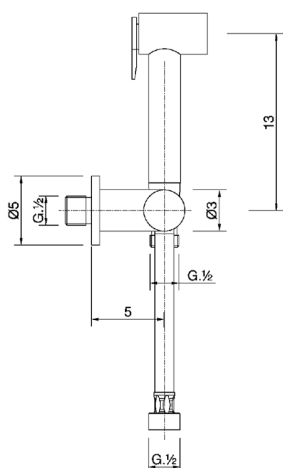

CHARACTERISTICS

Bidet handshower