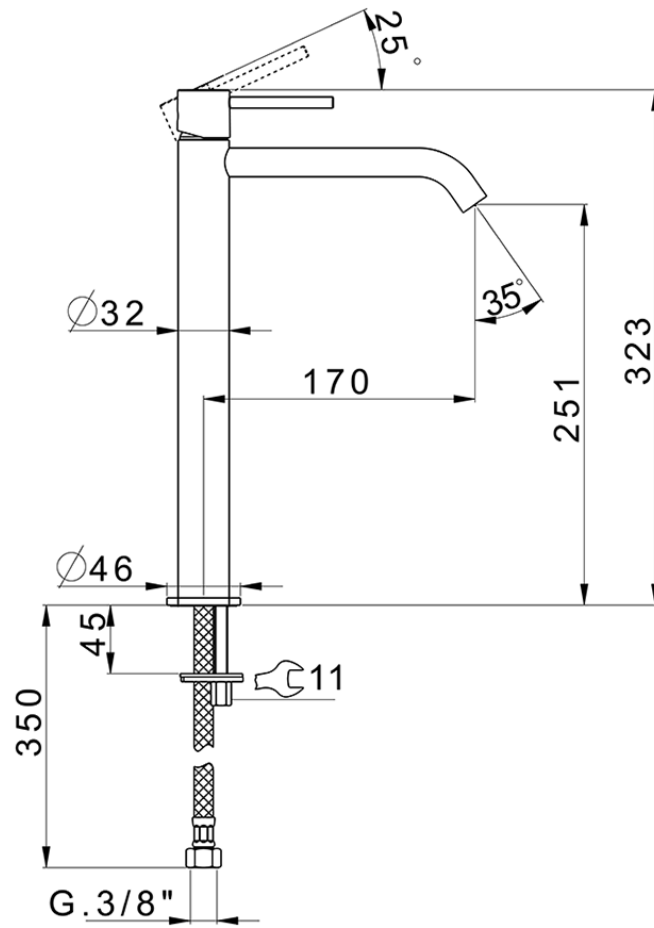

Single lever tall basin mixer M32_MT004544

MT004544

<https://en.huberitalia.com/single-lever-tall-basin-mixer-m32-mt004544>

2026-06-10