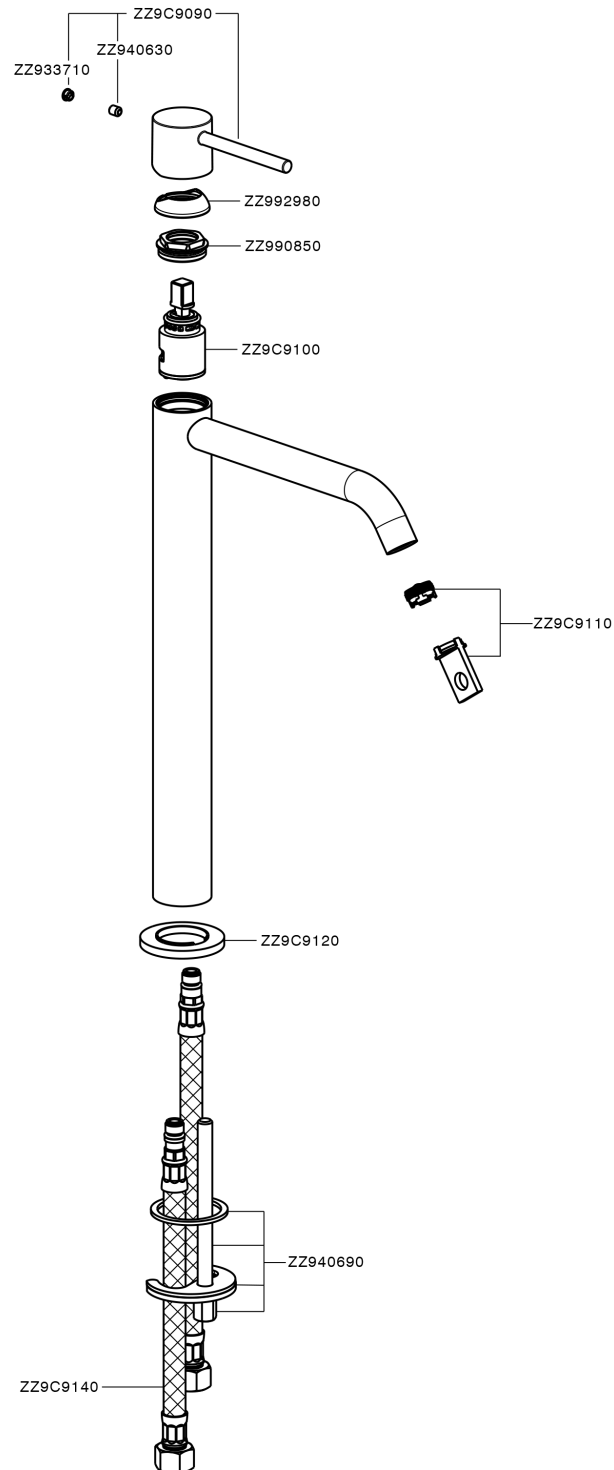

Single lever tall basin mixer M32_MT004544

MT004544

<https://en.huberitalia.com/single-lever-tall-basin-mixer-m32-mt004544>

2026-06-10