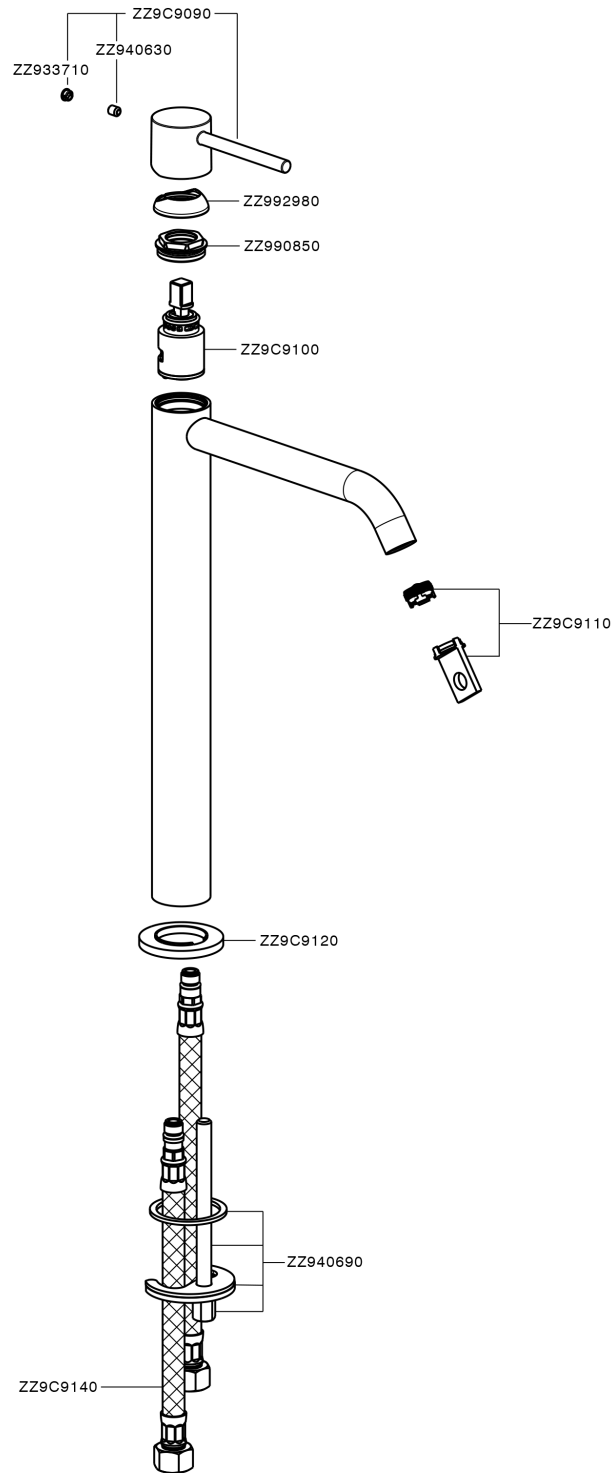

Single lever tall basin mixer M32_MT004544

MODEL **MT004544**

Single lever tall basin mixer, without automatic pop-up waste, G.3/8" stainless steel flexible hose

AVAILABLE FINISHINGS

-  **21** 21 Chrome
-  **26** 26 Old Copper
-  **2F** 2F Brushed Nickel
-  **2W** 2W Brushed Gold
-  **40** 40 Matt Black
-  **4Q** 4Q Matt White

CHARACTERISTICS

Cartridge Spare Parts **ZZ96550000**

25 mm Cartridge

Single lever tall basin mixer M32_MT004544

MT004544

<https://en.huberitalia.com/single-lever-tall-basin-mixer-m32-mt004544>

2026-06-10