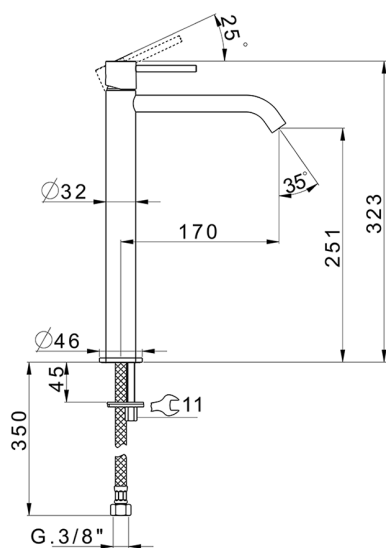

Single lever tall basin mixer M32_MT004544

MODEL **MT004544**

Single lever tall basin mixer, without automatic pop-up waste, G.3/8" stainless steel flexible hose

AVAILABLE FINISHINGS

-  **21** 21 Chrome
-  **26** 26 Old Copper
-  **2F** 2F Brushed Nickel
-  **2W** 2W Brushed Gold
-  **40** 40 Matt Black
-  **4Q** 4Q Matt White

CHARACTERISTICS

Cartridge Spare Parts **ZZ96550000**

25 mm Cartridge

Single lever tall basin mixer M32_MT004544

MT004544

<https://en.huberitalia.com/single-lever-tall-basin-mixer-m32-mt004544>

2026-06-10