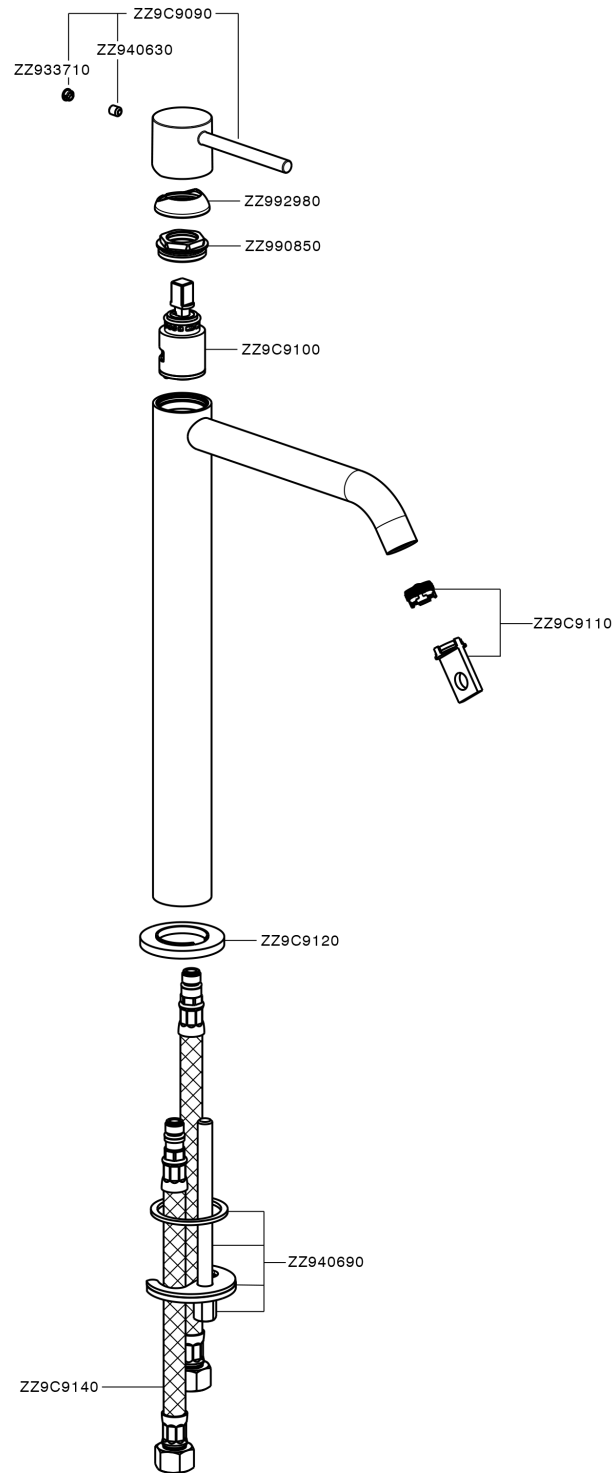

Single lever tall basin mixer M32_MT004544

MT004544

<https://en.huberitalia.com/single-lever-tall-basin-mixer-m32-mt004544>

2026-05-15