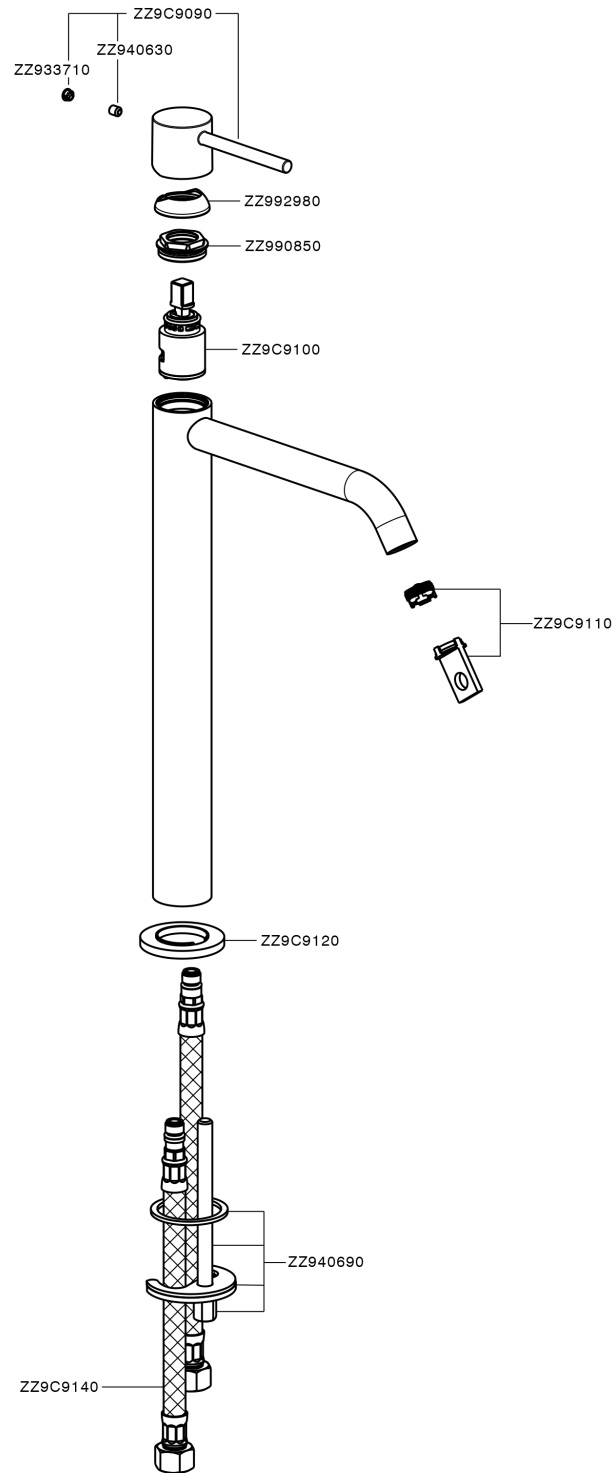

Single lever tall basin mixer M32_MT004544

MODEL **MT004544**

Single lever tall basin mixer, without automatic pop-up waste, G.3/8" stainless steel flexible hose

AVAILABLE FINISHINGS

-  **21** 21 Chrome
-  **26** 26 Old Copper
-  **2F** 2F Brushed Nickel
-  **2W** 2W Brushed Gold
-  **40** 40 Matt Black
-  **4Q** 4Q Matt White

CHARACTERISTICS

Cartridge Spare Parts **ZZ96550000**

25 mm Cartridge

Single lever tall basin mixer M32_MT004544

MT004544

<https://en.huberitalia.com/single-lever-tall-basin-mixer-m32-mt004544>

2026-06-06