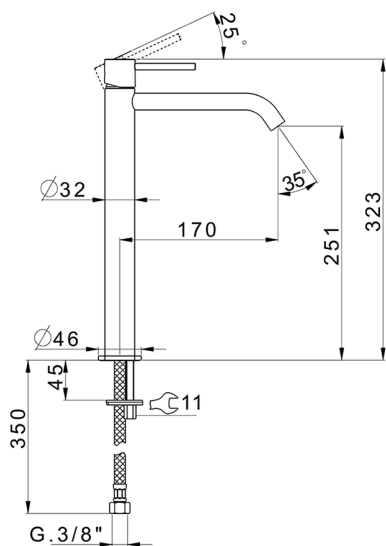

Single lever tall basin mixer M32_MT004544

MODEL **MT004544**

Single lever tall basin mixer, without automatic pop-up waste, G.3/8" stainless steel flexible hose

AVAILABLE FINISHINGS

-  **21** 21 Chrome
-  **26** 26 Old Copper
-  **2F** 2F Brushed Nickel
-  **2W** 2W Brushed Gold
-  **40** 40 Matt Black
-  **4Q** 4Q Matt White

CHARACTERISTICS

Cartridge Spare Parts **ZZ96550000**

25 mm Cartridge

Single lever tall basin mixer M32_MT004544

MT004544

<https://en.huberitalia.com/single-lever-tall-basin-mixer-m32-mt004544>

2026-06-06