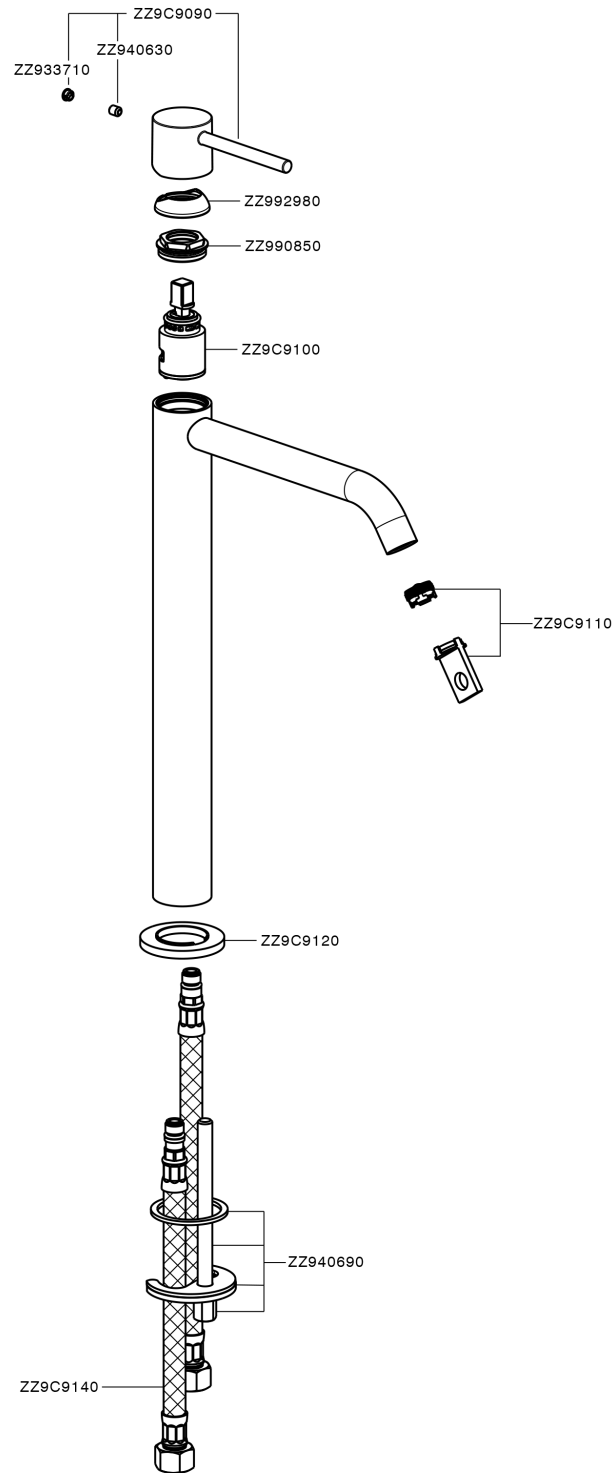

Single lever tall basin mixer M32_MT004544

MODEL **MT004544**

Single lever tall basin mixer, without automatic pop-up waste, G.3/8" stainless steel flexible hose

AVAILABLE FINISHINGS

-  **21** 21 Chrome
-  **26** 26 Old Copper
-  **2F** 2F Brushed Nickel
-  **2W** 2W Brushed Gold
-  **40** 40 Matt Black
-  **4Q** 4Q Matt White

CHARACTERISTICS

Cartridge Spare Parts **ZZ96550000**

25 mm Cartridge

Single lever tall basin mixer M32_MT004544

MT004544

<https://en.huberitalia.com/single-lever-tall-basin-mixer-m32-mt004544>

2026-05-15