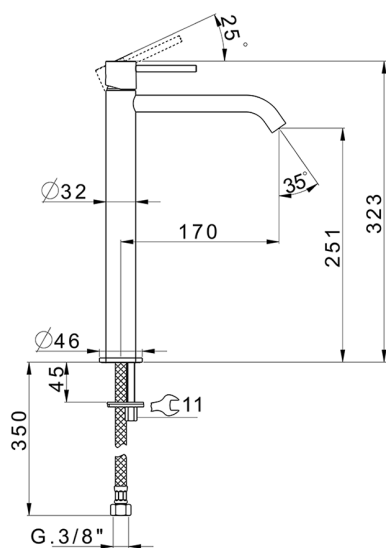

Single lever tall basin mixer M32_MT004544

MODEL **MT004544**

Single lever tall basin mixer, without automatic pop-up waste, G.3/8" stainless steel flexible hose

AVAILABLE FINISHINGS

-  **21** 21 Chrome
-  **26** 26 Old Copper
-  **2F** 2F Brushed Nickel
-  **2W** 2W Brushed Gold
-  **40** 40 Matt Black
-  **4Q** 4Q Matt White

CHARACTERISTICS

Cartridge Spare Parts **ZZ96550000**

25 mm Cartridge

Single lever tall basin mixer M32_MT004544

MT004544

<https://en.huberitalia.com/single-lever-tall-basin-mixer-m32-mt004544>

2026-05-15