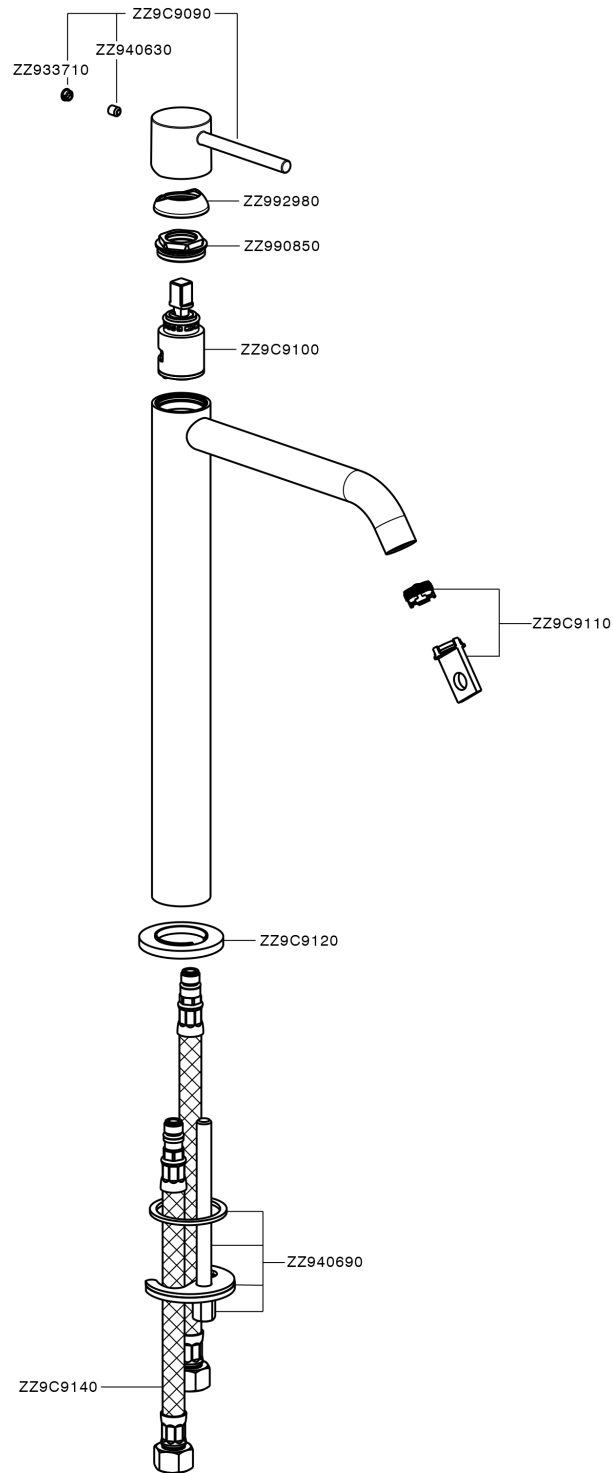

Single lever tall basin mixer M32_MT004544

MT004544

<https://en.huberitalia.com/single-lever-tall-basin-mixer-m32-mt004544>

2026-06-05