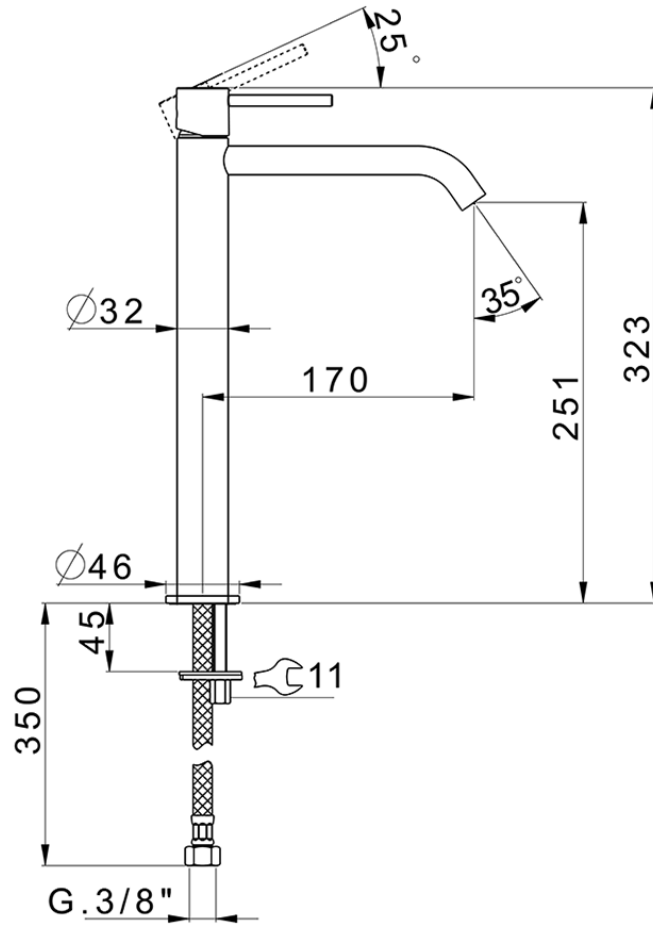

Single lever tall basin mixer M32_MT004544

MT004544

<https://en.huberitalia.com/single-lever-tall-basin-mixer-m32-mt004544>

2026-06-26