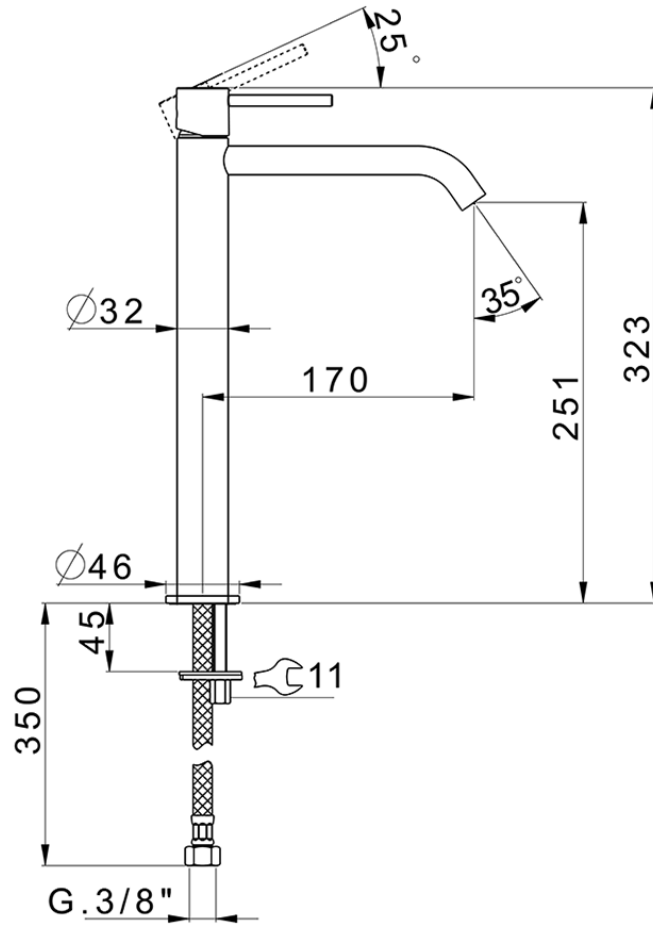

Single lever tall basin mixer M32\_MT004544

MT004544

<https://en.huberitalia.com/single-lever-tall-basin-mixer-m32-mt004544>

2026-05-15