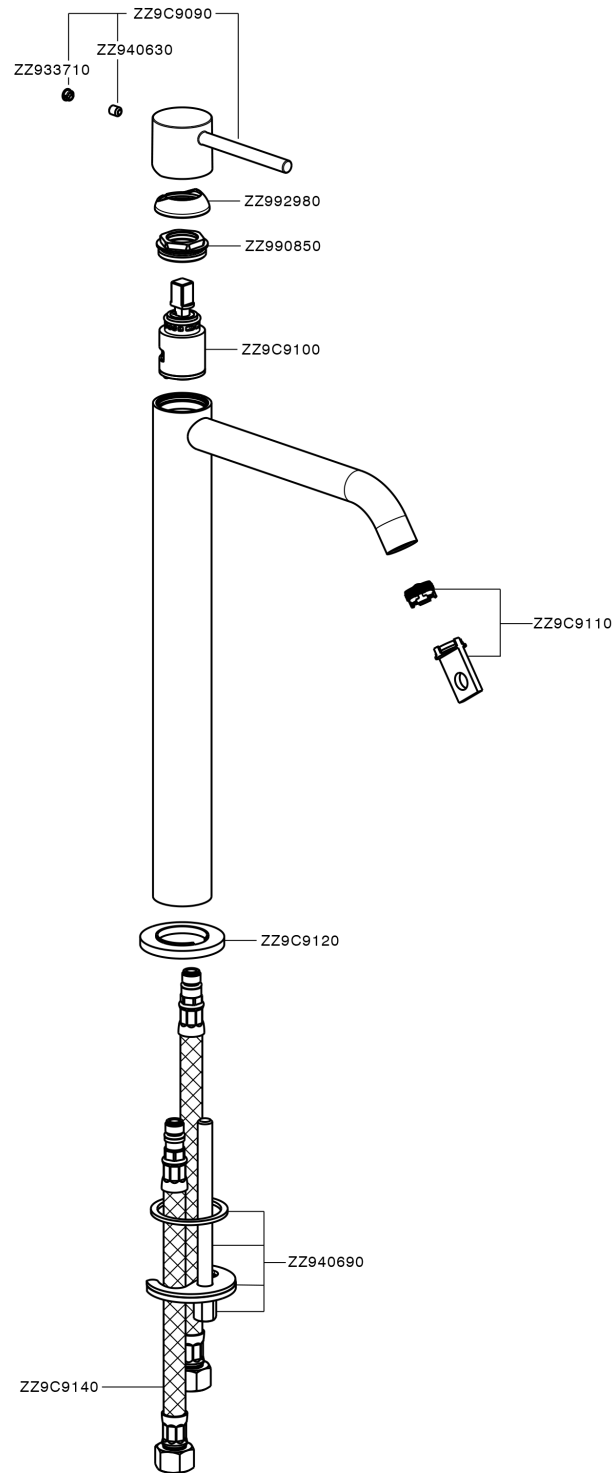

## Single lever tall basin mixer M32\_MT004544

MT004544

<https://en.huberitalia.com/single-lever-tall-basin-mixer-m32-mt004544>

2026-06-13