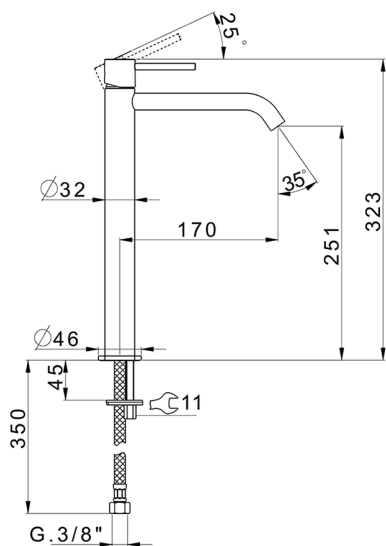

Single lever tall basin mixer M32_MT004544

MODEL **MT004544**

Single lever tall basin mixer, without automatic pop-up waste, G.3/8" stainless steel flexible hose

AVAILABLE FINISHINGS

-  **21** 21 Chrome
-  **26** 26 Old Copper
-  **2F** 2F Brushed Nickel
-  **2W** 2W Brushed Gold
-  **40** 40 Matt Black
-  **4Q** 4Q Matt White

CHARACTERISTICS

Cartridge Spare Parts **ZZ96550000**

25 mm Cartridge

Single lever tall basin mixer M32_MT004544

MT004544

<https://en.huberitalia.com/single-lever-tall-basin-mixer-m32-mt004544>

2026-06-26