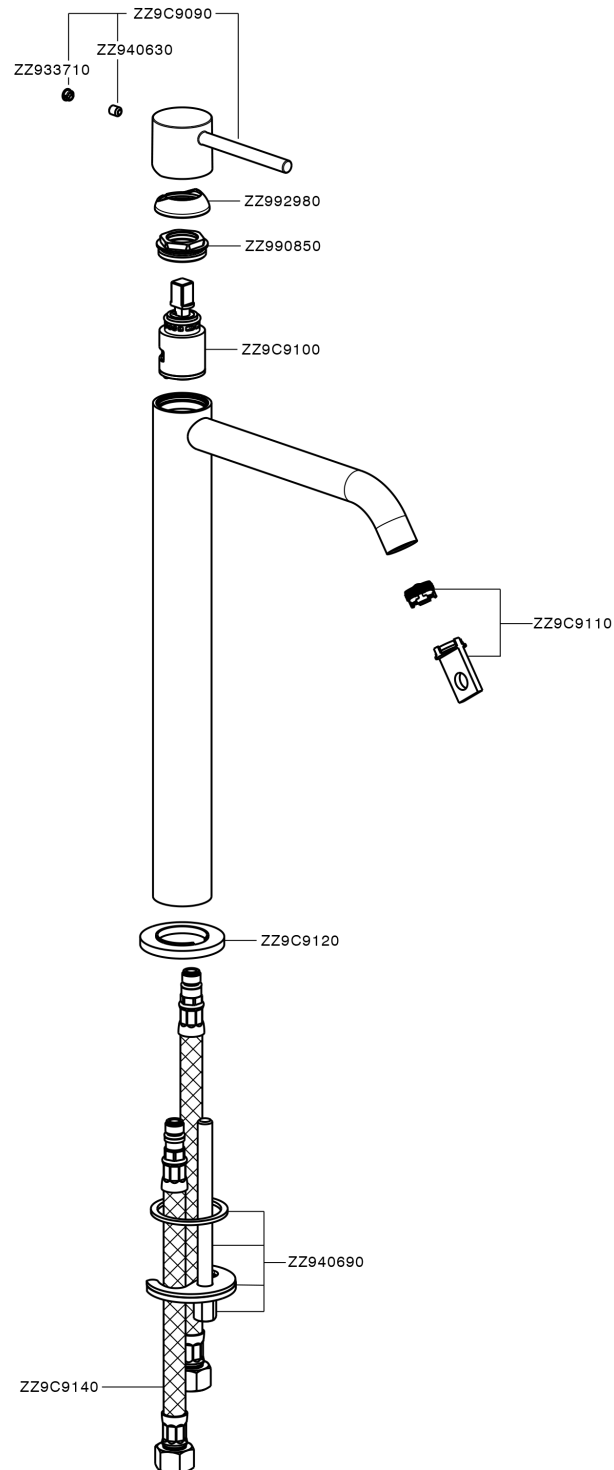

Single lever tall basin mixer M32_MT004544

MODEL **MT004544**

Single lever tall basin mixer, without automatic pop-up waste, G.3/8" stainless steel flexible hose

AVAILABLE FINISHINGS

-  **21** 21 Chrome
-  **26** 26 Old Copper
-  **2F** 2F Brushed Nickel
-  **2W** 2W Brushed Gold
-  **40** 40 Matt Black
-  **4Q** 4Q Matt White

CHARACTERISTICS

Cartridge Spare Parts **ZZ96550000**

25 mm Cartridge

Single lever tall basin mixer M32_MT004544

MT004544

<https://en.huberitalia.com/single-lever-tall-basin-mixer-m32-mt004544>

2026-06-26