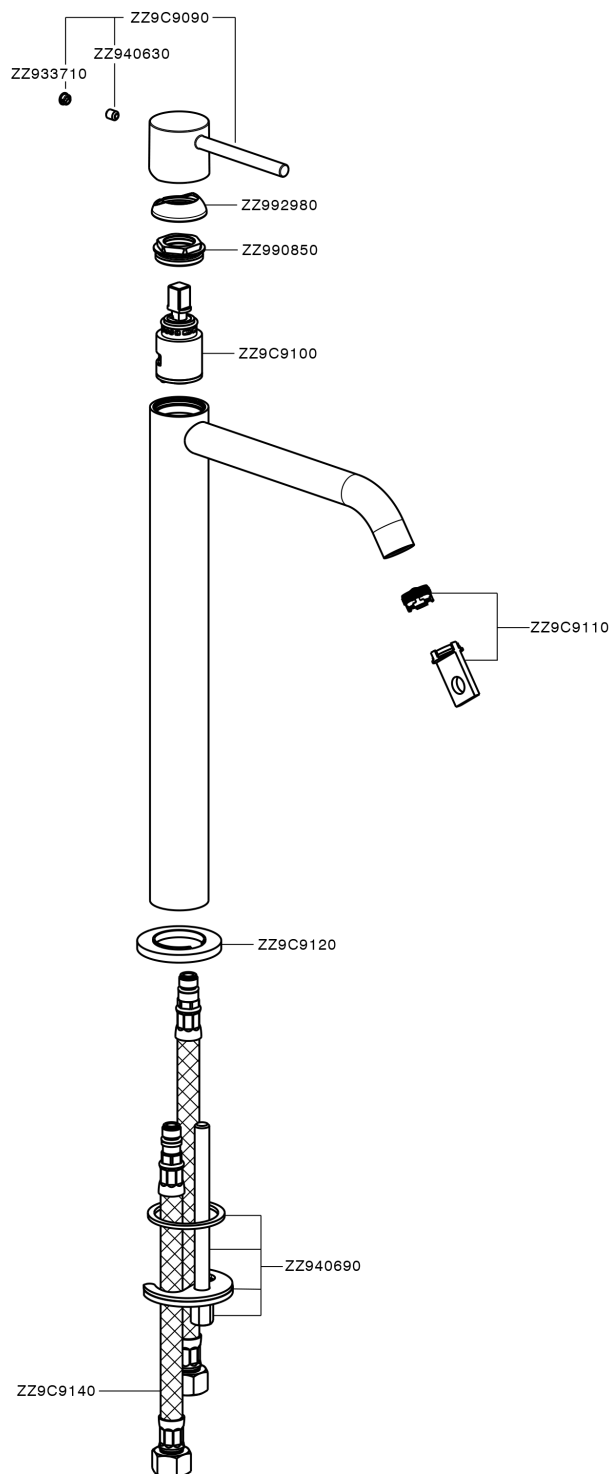

## Single lever tall basin mixer M32\_MT004544

MODEL **MT004544**

Single lever tall basin mixer, without automatic pop-up waste, G.3/8" stainless steel flexible hose

### AVAILABLE FINISHINGS

-  **21** 21 Chrome
-  **26** 26 Old Copper
-  **2F** 2F Brushed Nickel
-  **2W** 2W Brushed Gold
-  **40** 40 Matt Black
-  **4Q** 4Q Matt White

### CHARACTERISTICS

Cartridge Spare Parts **ZZ96550000**

**25 mm Cartridge**

## Single lever tall basin mixer M32\_MT004544

MT004544

<https://en.huberitalia.com/single-lever-tall-basin-mixer-m32-mt004544>

2026-06-05