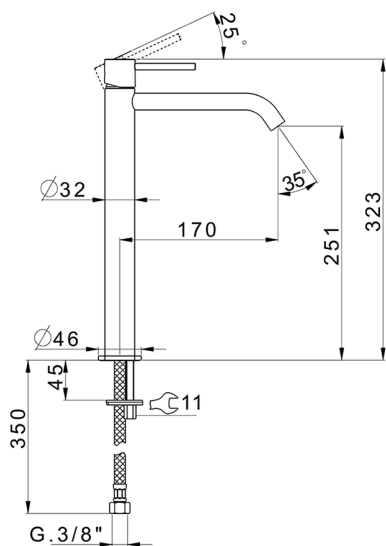

## Single lever tall basin mixer M32\_MT004544

MODEL **MT004544**

Single lever tall basin mixer, without automatic pop-up waste, G.3/8" stainless steel flexible hose

### CHARACTERISTICS

Cartridge Spare Parts **ZZ96550000**

**25 mm Cartridge**

## Single lever tall basin mixer M32\_MT004544

MT004544

<https://en.huberitalia.com/single-lever-tall-basin-mixer-m32-mt004544>

2026-06-05