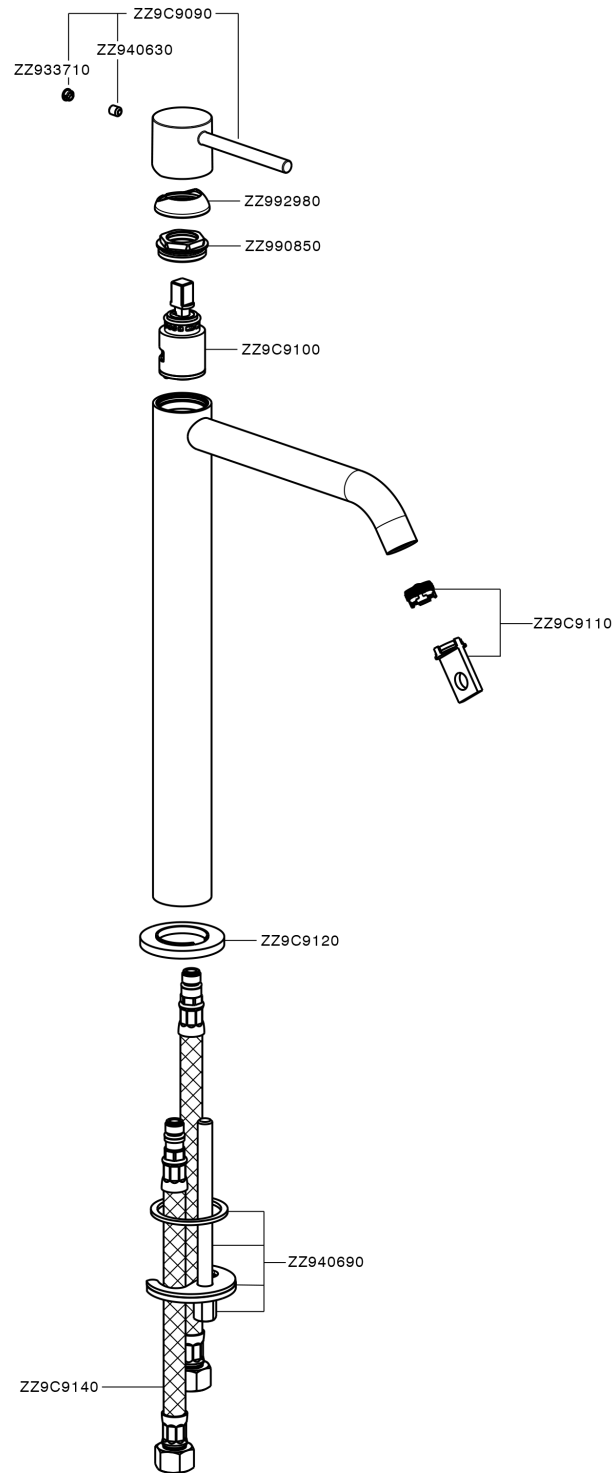

## Single lever tall basin mixer M32\_MT004544

MT004544

<https://en.huberitalia.com/single-lever-tall-basin-mixer-m32-mt004544>

2026-06-06