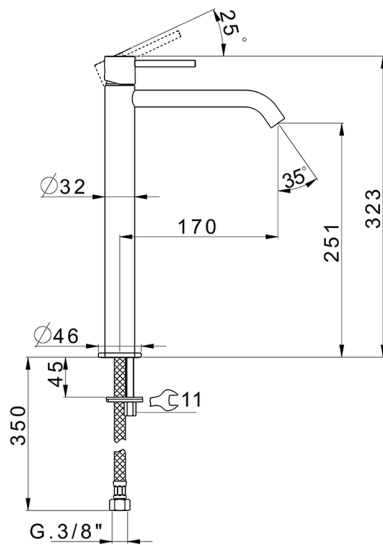

## Single lever tall basin mixer M32\_MT004544

MODEL **MT004544**

Single lever tall basin mixer, without automatic pop-up waste, G.3/8" stainless steel flexible hose

### CHARACTERISTICS

Cartridge Spare Parts **ZZ96550000**

**25 mm Cartridge**

## Single lever tall basin mixer M32\_MT004544

MT004544

<https://en.huberitalia.com/single-lever-tall-basin-mixer-m32-mt004544>

2026-03-16