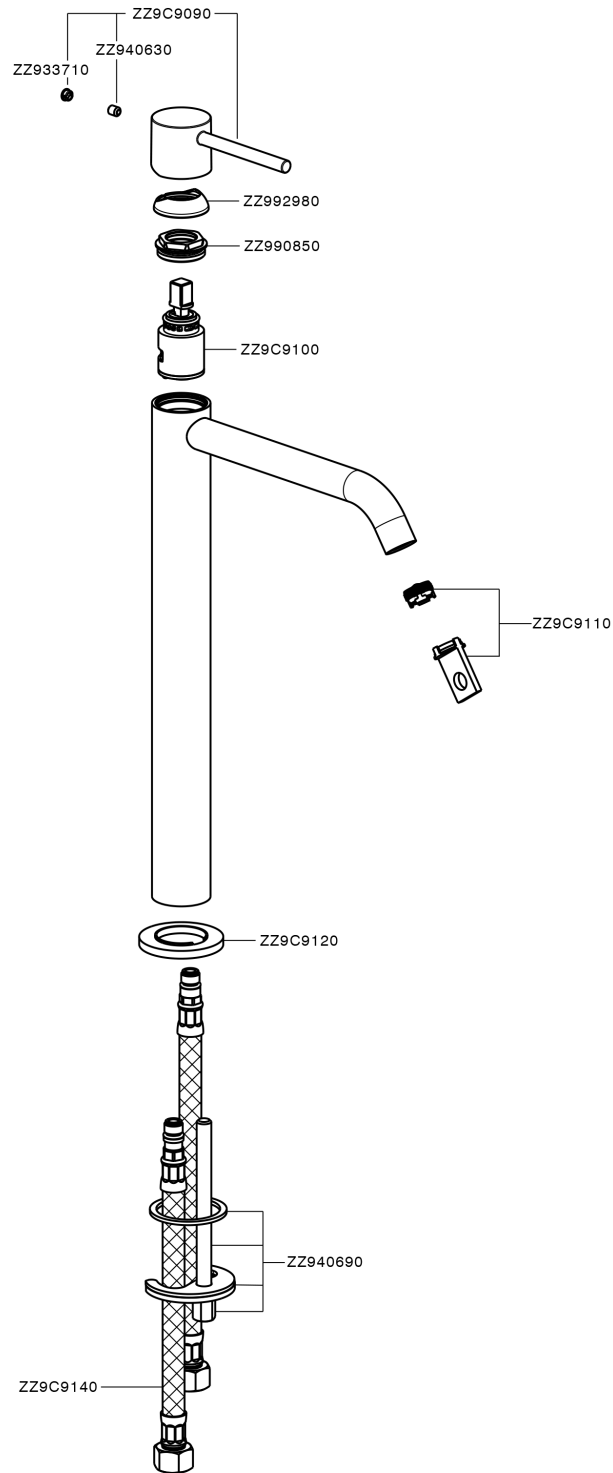

## Single lever tall basin mixer M32\_MT004544

MODEL **MT004544**

Single lever tall basin mixer, without automatic pop-up waste, G.3/8" stainless steel flexible hose

### AVAILABLE FINISHINGS

-  **21** 21 Chrome
-  **26** 26 Old Copper
-  **2F** 2F Brushed Nickel
-  **2W** 2W Brushed Gold
-  **40** 40 Matt Black
-  **4Q** 4Q Matt White

### CHARACTERISTICS

Cartridge Spare Parts **ZZ96550000**

**25 mm Cartridge**

## Single lever tall basin mixer M32\_MT004544

MT004544

<https://en.huberitalia.com/single-lever-tall-basin-mixer-m32-mt004544>

2026-03-16