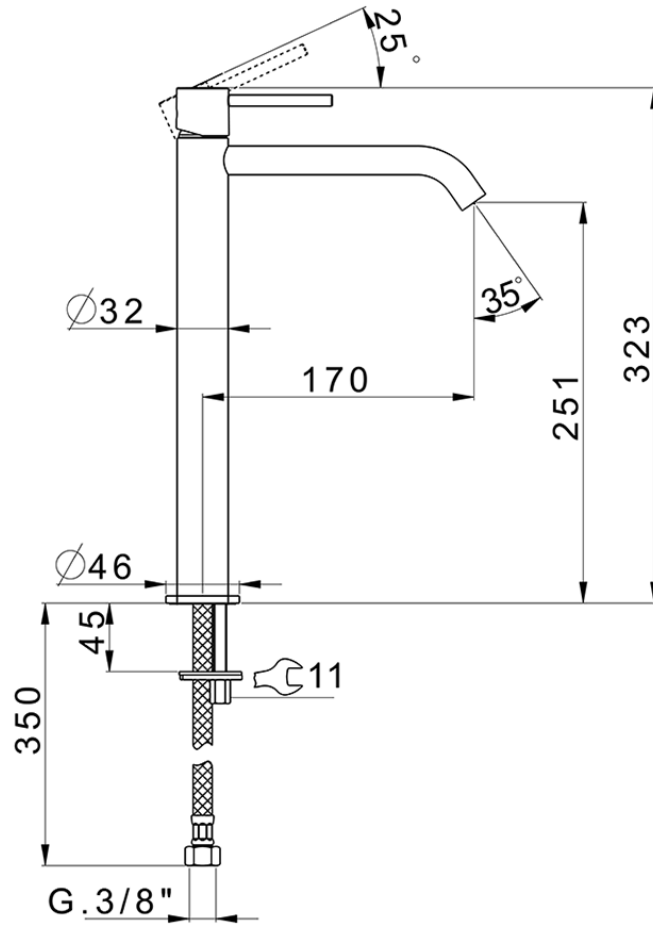

Single lever tall basin mixer M32\_MT004544

MT004544

<https://en.huberitalia.com/single-lever-tall-basin-mixer-m32-mt004544>

2026-06-06