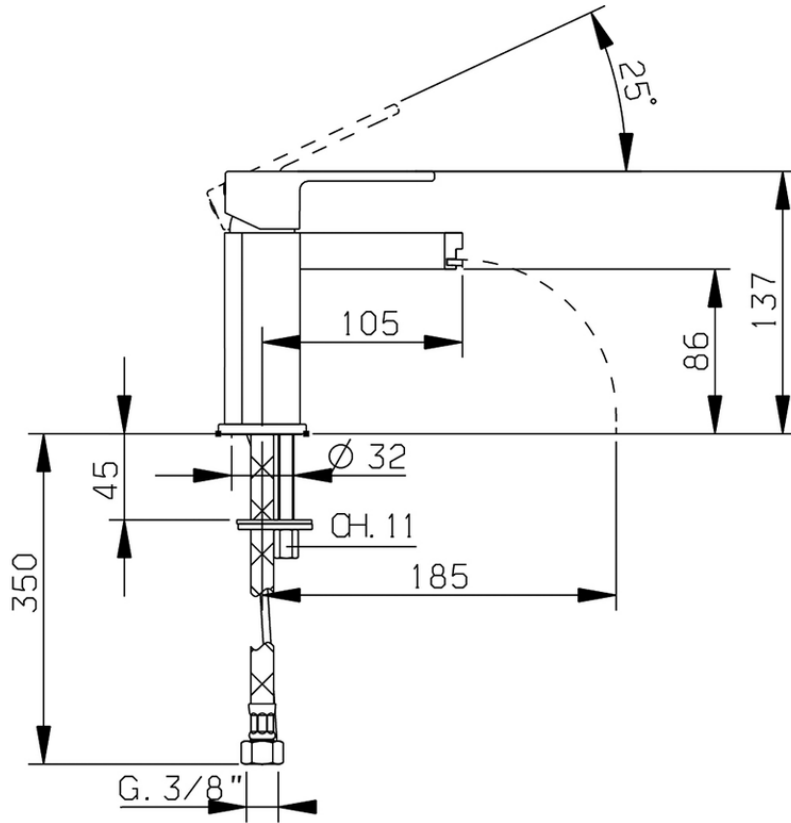

Single lever bidet mixer DADO\_DC000560

DC000560

<https://en.huberitalia.com/single-lever-bidet-mixer-dado-dc000560>

2024-11-23